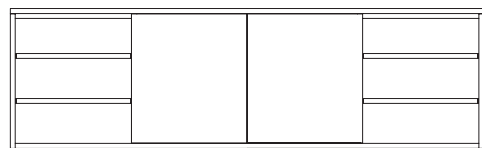

CR9-211 / -411
Five Drawer Chest
Case: W40 D20.5 H47.75

CR9-204
Two Door, Three Drawer Credenza
Case: W72 D20.5 H29.25

CR9-205
Three Drawer, Two Door Credenza
Case: W72 D20.5 H29.25

CR9-782 Bar Cabinet
with Wood Back Panel
Case: W40 D20.5 H38.5

CR9-707 / -407
Two Door Media Console
Case: W72 D20.5 H21.25

CR9-708 / -408
Four Door Media Console
Case: W72 D20.5 H21.25

CR9-783 Bar Cabinet
with Mirrored Back Panel
Case: W40 D20.5 H38.5

CR9-208-1
Nine Drawer Dresser
Case: W108 D20.5 H29.25