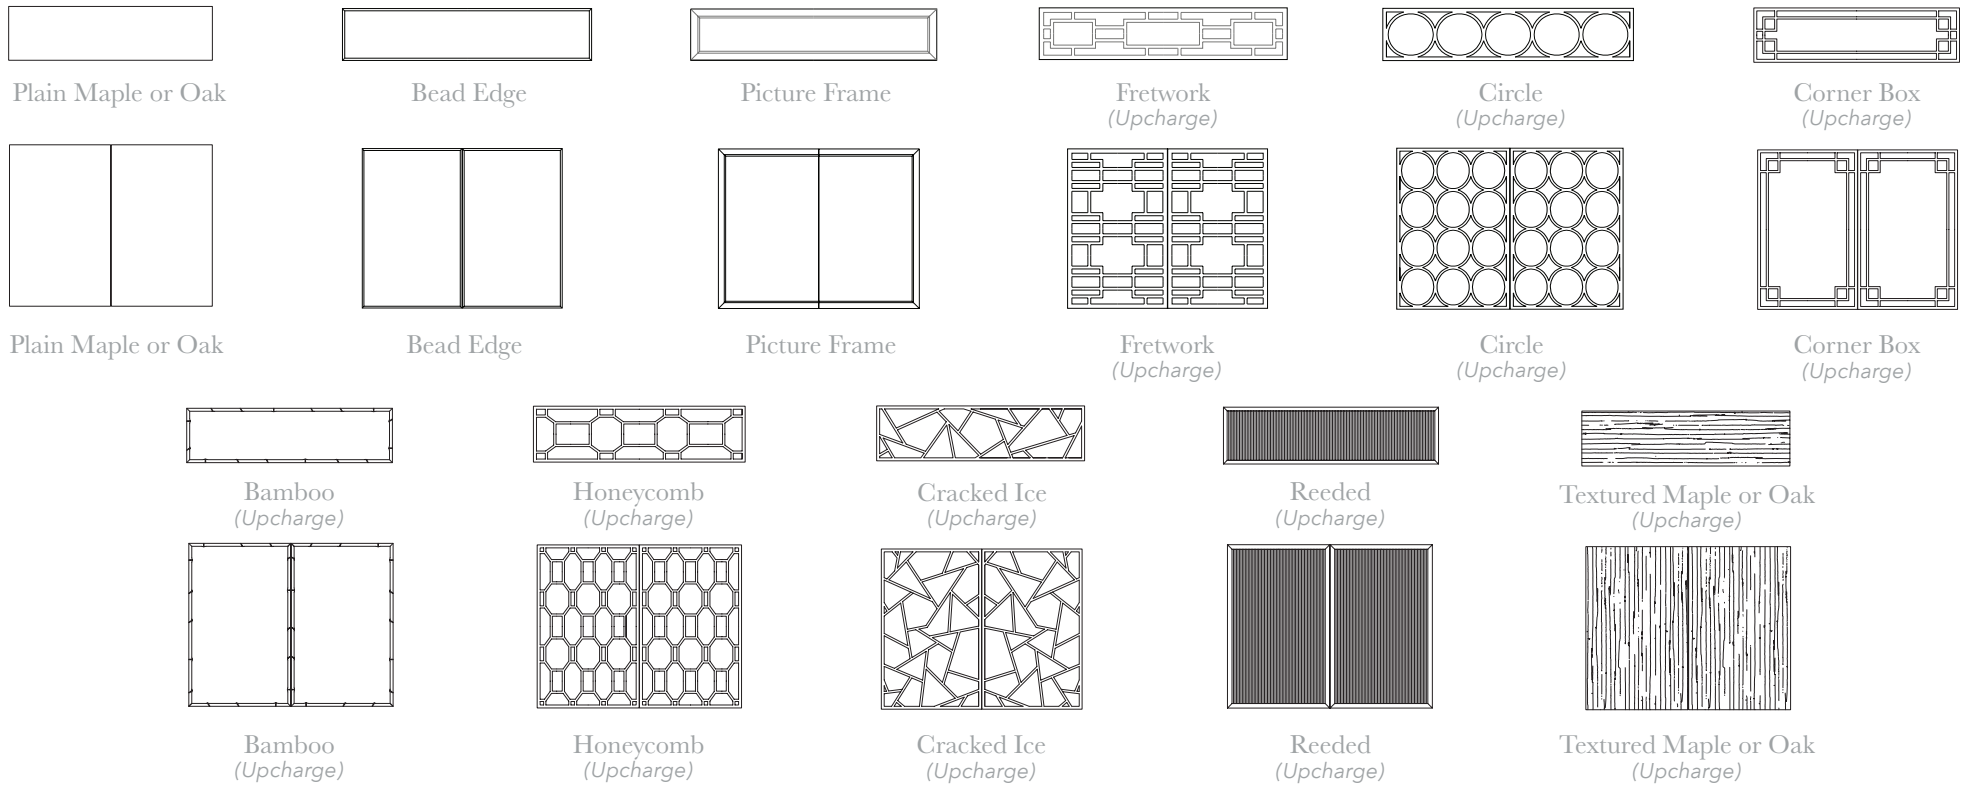

CENTURY®

CENTURY® DETAILS

CUSTOM CABINET PROGRAM

2 SELECT YOUR DRAWER or DOOR FRONT: Choose from 11 Drawer style and 11 Door style options.

3 SELECT YOUR BASE: Choose from 22 style options. Base heights combine with Case heights to create overall heights.