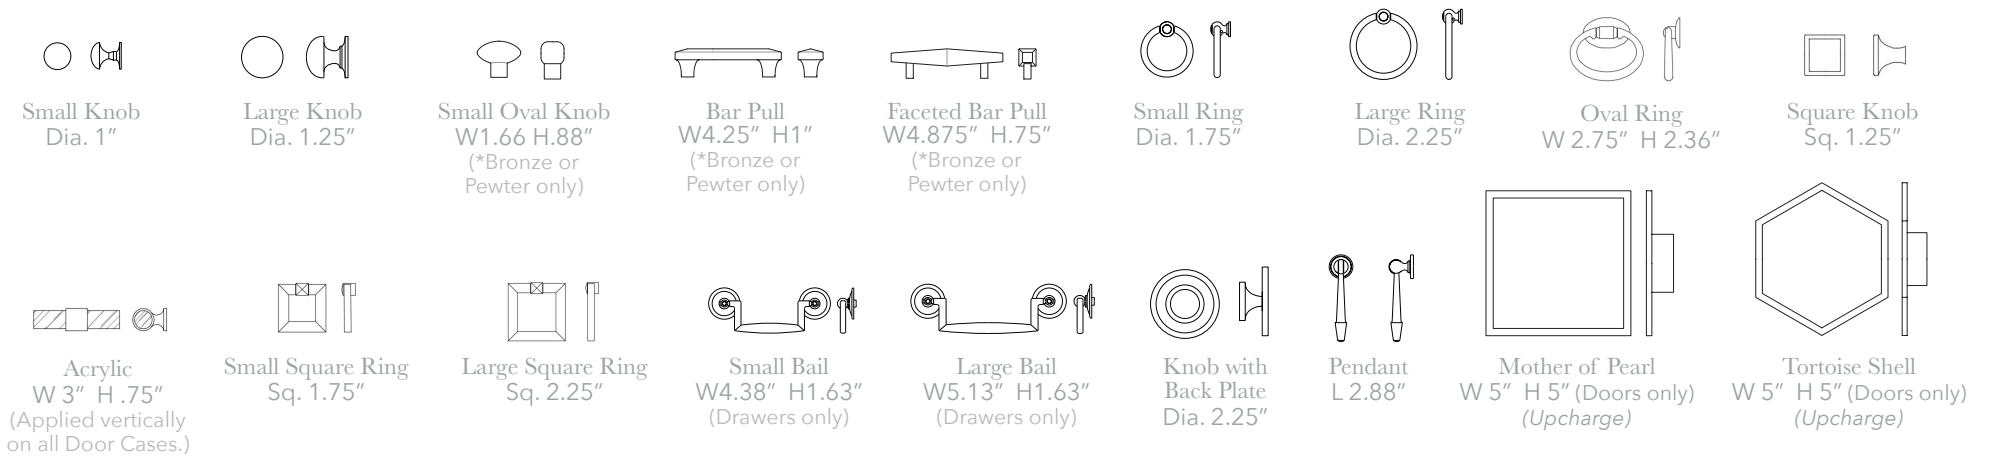

CENTURY®

CENTURY® DETAILS

CUSTOM CABINET PROGRAM

2 SELECT YOUR DRAWER or DOOR FRONT: Choose from 11 Drawer style and 11 Door style options.

3 SELECT YOUR BASE: Choose from 22 style options. Base heights combine with Case heights to create overall heights.

4 SELECT YOUR HARDWARE and HARDWARE FINISH: Choose from 18 style options. Choose either Antique Brass or Polished Nickel (*Bronze and Pewter available on select hardware).

5 SELECT YOUR HARDWARE PLACEMENT: