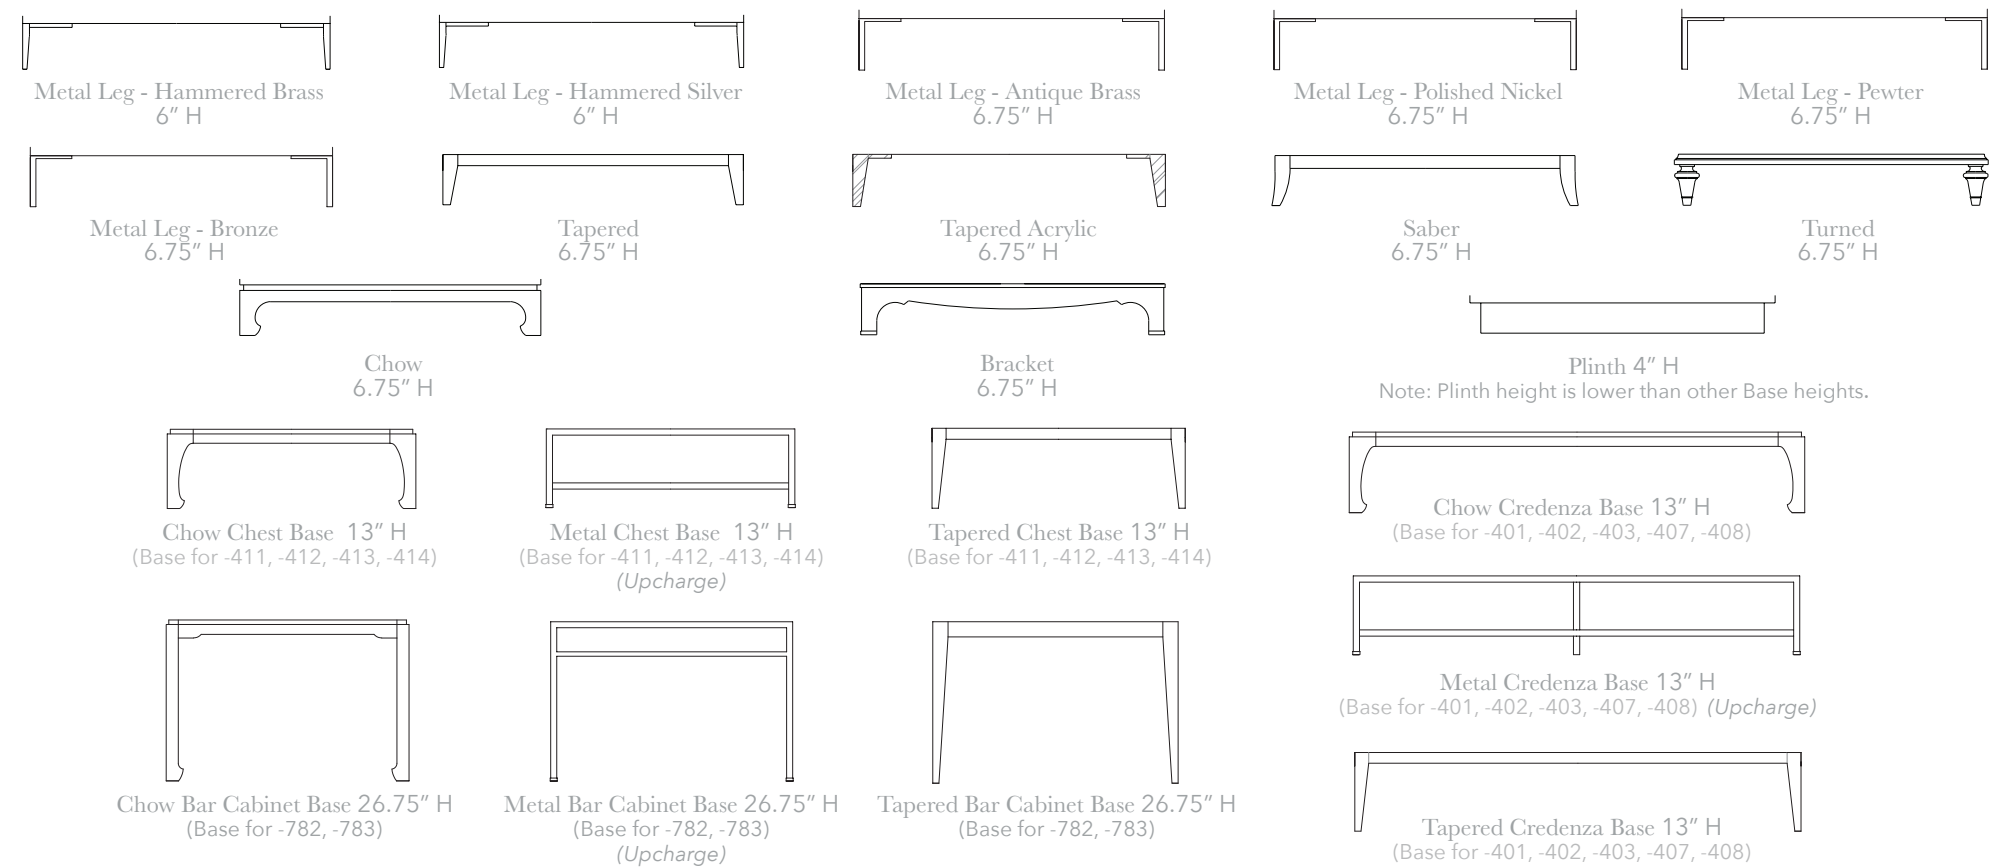

CENTURY®

CENTURY® DETAILS

CUSTOM CABINET PROGRAM

2 SELECT YOUR DRAWER or DOOR FRONT: Choose from 11 Drawer style and 11 Door style options.

3 SELECT YOUR BASE: Choose from 22 style options. Base heights combine with Case heights to create overall heights.

4 SELECT YOUR HARDWARE and HARDWARE FINISH: Choose from 18 style options. Choose either Antique Brass or Polished Nickel (*Bronze and Pewter available on select hardware).

5 SELECT YOUR HARDWARE PLACEMENT: