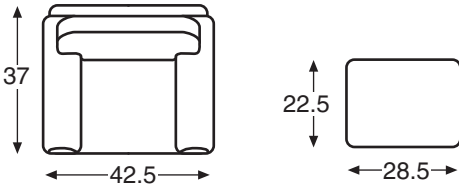

ESN105-2 SOFA

Overall: W78 D37 H36.75

Inside: W57.25 D25 H15.25

Seat Height: 21.5 Arm Height: 28

Fabric Shown: 71142L30; 2 TPs (20 x 20) in fabric 60993L29 with fringe FR246S21

ESN106-2 SOFA

Overall: W90 D37 H38

Inside: W71.5 D23.5 H17

Seat Height: 21 Arm Height: 24

Fabric Shown: 71158L27; 2 TPs (22 x 22) in fabric 60993L36 with fringe FR378L24

ESN101-6 CHAIR

Overall: W41 D37 H38
 Inside: W23.5 D23.5 H17
 Seat Height: 21 Arm Height: 24
 Fabric Shown: 71154L21

ESN101-12 OTTOMAN

Overall: W28.5 D22.5 H19
 Fabric Shown: 71154L21

ESN102-6 CHAIR

Overall: W42.5 D37 H39
 Inside: W20.5 D23.5 H18.5
 Seat Height: 20.5 Arm Height: 27.5
 Fabric Shown: 71151L28

ESN102-12 OTTOMAN

Overall: W28.5 D22.5 H19.5
 Fabric Shown: 71151L28

ESN103-6 CHAIR

Overall: W42.5 D37.5 H38
 Inside: W22 D22.5 H18
 Seat Height: 20 Arm Height: 28
 Fabric Shown: 51426L25

ESN103-12 OTTOMAN

Overall: W28.5 D22.5 H19.5
 Fabric Shown: 51426L25