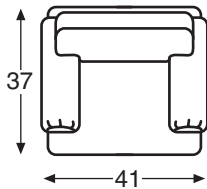

ESN106-12 OTTOMAN
Overall: W28.5 D22.5 H19
Fabric Shown: 51426L43