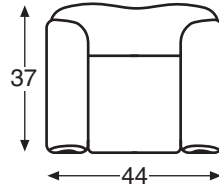

Inside: W71.5 D23.5 H17

Seat Height: 21 Arm Height: 24

Fabric Shown: 71158L27; 2 TPs (22 x 22) in fabric 60993L36 with fringe FR378L24

ESN101-6 CHAIR

Overall: W41 D37 H38
 Inside: W23.5 D23.5 H17
 Seat Height: 21 Arm Height: 24
 Fabric Shown: 71154L21

ESN101-12 OTTOMAN

Overall: W28.5 D22.5 H19
 Fabric Shown: 71154L21

ESN102-6 CHAIR

Overall: W42.5 D37 H39
 Inside: W20.5 D23.5 H18.5
 Seat Height: 20.5 Arm Height: 27.5
 Fabric Shown: 71151L28

ESN102-12 OTTOMAN

Overall: W28.5 D22.5 H19.5
 Fabric Shown: 71151L28

ESN103-6 CHAIR

Overall: W42.5 D37.5 H38
 Inside: W22 D22.5 H18
 Seat Height: 20 Arm Height: 28
 Fabric Shown: 51426L25

ESN103-12 OTTOMAN

Overall: W28.5 D22.5 H19.5
 Fabric Shown: 51426L25

ESN104-12 OTTOMAN
Overall: W46 D31 H19.75
Fabric Shown: 60995L26

ESN104-6 CHAIR
Overall: W56.25 D38 H39
Inside: W35 D20 H18
Seat Height: 21 Arm Height: 28.25
Fabric Shown: 60995L26; 2 Back Pillows (24 x 24) in fabric 71142L69 with CD245S74; 1 TP (24 x 24) in fabric 60995L26 with CD245S74