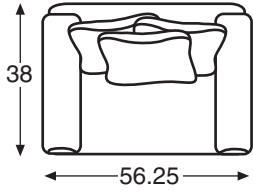

Inside: W71.5 D23.5 H17

Seat Height: 21 Arm Height: 24

Fabric Shown: 71158L27; 2 TPs (22 x 22) in fabric 60993L36 with fringe FR378L24

ESN101-6 CHAIR

Overall: W41 D37 H38
 Inside: W23.5 D23.5 H17
 Seat Height: 21 Arm Height: 24
 Fabric Shown: 71154L21

ESN101-12 OTTOMAN

Overall: W28.5 D22.5 H19
 Fabric Shown: 71154L21

ESN102-6 CHAIR

Overall: W42.5 D37 H39
 Inside: W20.5 D23.5 H18.5
 Seat Height: 20.5 Arm Height: 27.5
 Fabric Shown: 71151L28

ESN102-12 OTTOMAN

Overall: W28.5 D22.5 H19.5
 Fabric Shown: 71151L28

ESN103-6 CHAIR

Overall: W42.5 D37.5 H38
 Inside: W22 D22.5 H18
 Seat Height: 20 Arm Height: 28
 Fabric Shown: 51426L25

ESN103-12 OTTOMAN

Overall: W28.5 D22.5 H19.5
 Fabric Shown: 51426L25

ESN104-12 OTTOMAN
Overall: W46 D31 H19.75
Fabric Shown: 60995L26

ESN104-6 CHAIR
Overall: W56.25 D38 H39
Inside: W35 D20 H18
Seat Height: 21 Arm Height: 28.25
Fabric Shown: 60995L26; 2 Back Pillows (24 x 24) in fabric 71142L69 with CD245S74; 1 TP (24 x 24) in fabric 60995L26 with CD245S74