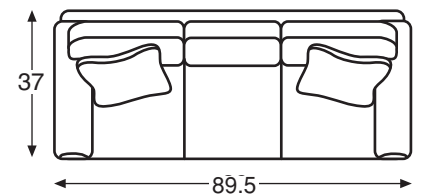

Essentials

by CENTURY®
FURNITURE

ESN101-2 SOFA

Overall: W90 D37 H38
 Inside: W71.5 D23.5 H17
 Seat Height: 21 Arm Height: 24
 Fabric Shown: 71158L15; 2 TPs (22 x 22) in fabric 40545L51
 with fringe FR378L20

ESN102-2 SOFA

Overall: W89.5 D37 H39
 Inside: W67.5 D23.5 H18.5
 Seat Height: 20.5 Arm Height: 27.5
 Fabric Shown: 71150L42; 2 TPs (22 x 22) in fabric 60993L40
 with fringe FR377L24

ESN103-2 SOFA

Overall: W84.5 D37.5 H38
 Inside: W63 D22.5 H18
 Seat Height: 20 Arm Height: 28
 Fabric Shown: 71158L23; 2 TP's (22 x 22) in fabric 60990L34
 with fringe FR379L40

ESN104-2 SOFA

Overall: W90 D38 H39
 Inside: W68.75 D20 H18
 Seat Height: 21 Arm Height: 28.25
 Fabric Shown: 71151L28; 3 Back Pillows (24 x 24) in fabric 60992L27
 with fringe FR378L24; 2 TP's (24 x 24) in fabric 71151L28
 with fringe FR378L24