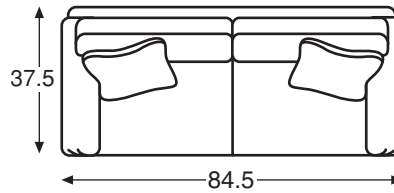

Essentials

by CENTURY®
FURNITURE

ESN101-2 SOFA

Overall: W90 D37 H38
 Inside: W71.5 D23.5 H17
 Seat Height: 21 Arm Height: 24
 Fabric Shown: 71158L15; 2 TPs (22 x 22) in fabric 40545L51
 with fringe FR378L20

ESN102-2 SOFA

Overall: W89.5 D37 H39
 Inside: W67.5 D23.5 H18.5
 Seat Height: 20.5 Arm Height: 27.5
 Fabric Shown: 71150L42; 2 TPs (22 x 22) in fabric 60993L40
 with fringe FR377L24

ESN103-2 SOFA

Overall: W84.5 D37.5 H38
 Inside: W63 D22.5 H18
 Seat Height: 20 Arm Height: 28
 Fabric Shown: 71158L23; 2 TP's (22 x 22) in fabric 60990L34
 with fringe FR379L40

ESN104-2 SOFA

Overall: W90 D38 H39
 Inside: W68.75 D20 H18
 Seat Height: 21 Arm Height: 28.25
 Fabric Shown: 71151L28; 3 Back Pillows (24 x 24) in fabric 60992L27
 with fringe FR378L24; 2 TP's (24 x 24) in fabric 71151L28
 with fringe FR378L24

ESN105-2 SOFA

Overall: W78 D37 H36.75

Inside: W57.25 D25 H15.25

Seat Height: 21.5 Arm Height: 28

Fabric Shown: 71142L30; 2 TPs (20 x 20) in fabric 60993L29 with fringe FR246S21

ESN106-2 SOFA

Overall: W90 D37 H38