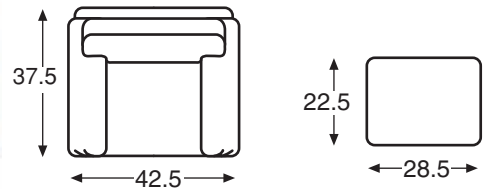

ESN105-2 SOFA

Overall: W78 D37 H36.75

Inside: W57.25 D25 H15.25

Seat Height: 21.5 Arm Height: 28

Fabric Shown: 71142L30; 2 TPs (20 x 20) in fabric 60993L29 with fringe FR246S21

ESN106-2 SOFA

Overall: W90 D37 H38

Inside: W71.5 D23.5 H17

Seat Height: 21 Arm Height: 24

Fabric Shown: 71158L27; 2 TPs (22 x 22) in fabric 60993L36 with fringe FR378L24

ESN101-6 CHAIR

Overall: W41 D37 H38
 Inside: W23.5 D23.5 H17
 Seat Height: 21 Arm Height: 24
 Fabric Shown: 71154L21

ESN101-12 OTTOMAN

Overall: W28.5 D22.5 H19
 Fabric Shown: 71154L21

ESN102-6 CHAIR

Overall: W42.5 D37 H39
 Inside: W20.5 D23.5 H18.5
 Seat Height: 20.5 Arm Height: 27.5
 Fabric Shown: 71151L28

ESN102-12 OTTOMAN

Overall: W28.5 D22.5 H19.5
 Fabric Shown: 71151L28

ESN103-6 CHAIR

Overall: W42.5 D37.5 H38
 Inside: W22 D22.5 H18
 Seat Height: 20 Arm Height: 28
 Fabric Shown: 51426L25

ESN103-12 OTTOMAN

Overall: W28.5 D22.5 H19.5
 Fabric Shown: 51426L25