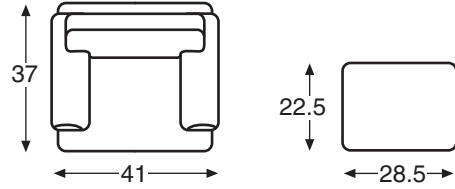

ESN102-2 SOFA

Overall: W89.5 D37 H39
 Inside: W67.5 D23.5 H18.5
 Seat Height: 20.5 Arm Height: 27.5
 Fabric Shown: 71150L42; 2 TPs (22 x 22) in fabric 60993L40
 with fringe FR377L24

ESN103-2 SOFA

Overall: W84.5 D37.5 H38
 Inside: W63 D22.5 H18
 Seat Height: 20 Arm Height: 28
 Fabric Shown: 71158L23; 2 TP's (22 x 22) in fabric 60990L34
 with fringe FR379L40

ESN104-2 SOFA

Overall: W90 D38 H39
 Inside: W68.75 D20 H18
 Seat Height: 21 Arm Height: 28.25
 Fabric Shown: 71151L28; 3 Back Pillows (24 x 24) in fabric 60992L27
 with fringe FR378L24; 2 TP's (24 x 24) in fabric 71151L28
 with fringe FR378L24

ESN105-2 SOFA

Overall: W78 D37 H36.75

Inside: W57.25 D25 H15.25

Seat Height: 21.5 Arm Height: 28

Fabric Shown: 71142L30; 2 TPs (20 x 20) in fabric 60993L29 with fringe FR246S21

ESN106-2 SOFA

Overall: W90 D37 H38

Inside: W71.5 D23.5 H17

Seat Height: 21 Arm Height: 24

Fabric Shown: 71158L27; 2 TPs (22 x 22) in fabric 60993L36 with fringe FR378L24

ESN101-6 CHAIR

Overall: W41 D37 H38
 Inside: W23.5 D23.5 H17
 Seat Height: 21 Arm Height: 24
 Fabric Shown: 71154L21