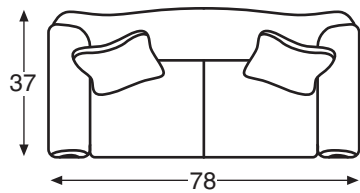

Essentials

by CENTURY®
FURNITURE

ESN101-2 SOFA

Overall: W90 D37 H38
 Inside: W71.5 D23.5 H17
 Seat Height: 21 Arm Height: 24
 Fabric Shown: 71158L15; 2 TPs (22 x 22) in fabric 40545L51
 with fringe FR378L20

ESN102-2 SOFA

Overall: W89.5 D37 H39
 Inside: W67.5 D23.5 H18.5
 Seat Height: 20.5 Arm Height: 27.5
 Fabric Shown: 71150L42; 2 TPs (22 x 22) in fabric 60993L40
 with fringe FR377L24

ESN103-2 SOFA

Overall: W84.5 D37.5 H38
 Inside: W63 D22.5 H18
 Seat Height: 20 Arm Height: 28
 Fabric Shown: 71158L23; 2 TP's (22 x 22) in fabric 60990L34
 with fringe FR379L40

ESN104-2 SOFA

Overall: W90 D38 H39
 Inside: W68.75 D20 H18
 Seat Height: 21 Arm Height: 28.25
 Fabric Shown: 71151L28; 3 Back Pillows (24 x 24) in fabric 60992L27
 with fringe FR378L24; 2 TP's (24 x 24) in fabric 71151L28
 with fringe FR378L24

ESN105-2 SOFA

Overall: W78 D37 H36.75

Inside: W57.25 D25 H15.25

Seat Height: 21.5 Arm Height: 28

Fabric Shown: 71142L30; 2 TPs (20 x 20) in fabric 60993L29 with fringe FR246S21

ESN106-2 SOFA

Overall: W90 D37 H38