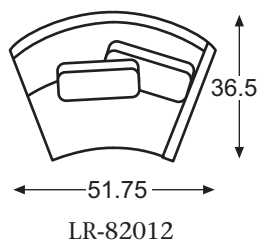

CENTURY UPHOLSTERY

LEATHER COLLECTION

Wingate Sectional

CENTURY FURNITURE®

Infinite Possibilities. Unlimited Attention.®

CenturyFurniture.com

**LR-82011
Wingate LAF Chair**

overall
w 51¾ d 36½ h 38½

inside
w 32½ d 18 h 19

seat arm
19½ 16½

**LR-82015
Wingate Wedge**

overall
w 50 d 36½ h 38½

inside
w 35 d 18 h 19

seat
19½

**LR-82012
Wingate RAF Chair**

overall
w 51¾ d 36½ h 38½

inside
w 32½ d 18 h 19

seat arm
19½ 16½

also available
LR-82001 Wingate Chair
LR-82003 Wingate Ottoman
LR-82007 Wingate Rectangular
Ottoman

CENTURY FURNITURE®

Infinite Possibilities. Unlimited Attention.®