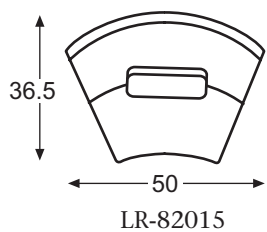

CENTURY UPHOLSTERY

LEATHER COLLECTION

Wingate Sectional

CENTURY FURNITURE®

Infinite Possibilities. Unlimited Attention.®

CenturyFurniture.com

**LR-82011
Wingate LAF Chair**

overall
w 51¾ d 36½ h 38½

inside
w 32½ d 18 h 19

seat arm
19½ 16½

**LR-82015
Wingate Wedge**

overall
w 50 d 36½ h 38½

inside
w 35 d 18 h 19

seat
19½

**LR-82012
Wingate RAF Chair**

overall
w 51¾ d 36½ h 38½

inside
w 32½ d 18 h 19

seat arm
19½ 16½

also available
LR-82001 Wingate Chair
LR-82003 Wingate Ottoman
LR-82007 Wingate Rectangular
Ottoman

CENTURY FURNITURE®

Infinite Possibilities. Unlimited Attention.®