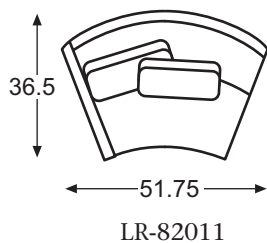

CENTURY UPHOLSTERY

LEATHER COLLECTION

Wingate Sectional

CENTURY FURNITURE®

Infinite Possibilities. Unlimited Attention.®

CenturyFurniture.com

**LR-82011
Wingate LAF Chair**

overall
w 51¾ d 36½ h 38½

inside
w 32½ d 18 h 19

seat arm
19½ 16½

**LR-82015
Wingate Wedge**

overall
w 50 d 36½ h 38½

inside
w 35 d 18 h 19

seat
19½

**LR-82012
Wingate RAF Chair**

overall
w 51¾ d 36½ h 38½

inside
w 32½ d 18 h 19

seat arm
19½ 16½

also available
LR-82001 Wingate Chair
LR-82003 Wingate Ottoman
LR-82007 Wingate Rectangular
Ottoman

CENTURY FURNITURE®

Infinite Possibilities. Unlimited Attention.®