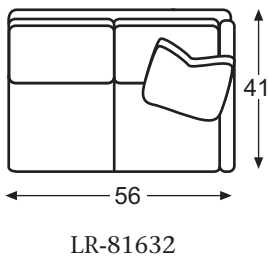

[CenturyFurniture.com](http://CenturyFurniture.com)

**LR-81661  
Manhattan LAF Corner Sofa**

overall  
w 94½    d 41    h 37½

inside  
w 73    d 22    h 17

seat            arm  
20½        26

**LR-81632  
Manhattan RAF Love Seat**

overall  
w 56    d 41    h 37½

inside  
w 51½    d 22    h 17

seat            arm  
20½        26

also available

- LR-81601 Manhattan Chair
- LR-81602 Manhattan Sofa
- LR-81603 Manhattan Ottoman
- LR-81631 Manhattan LAF Love Seat
- LR-81662 Manhattan RAF Corner Sofa