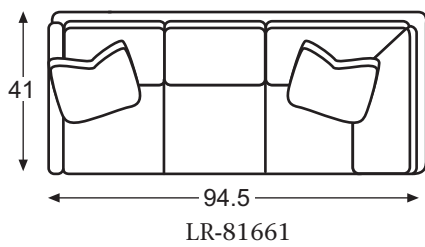

[CenturyFurniture.com](http://CenturyFurniture.com)

**LR-81661  
Manhattan LAF Corner Sofa**

overall  
w 94½    d 41    h 37½

inside  
w 73    d 22    h 17

seat            arm  
20½        26

**LR-81632  
Manhattan RAF Love Seat**

overall  
w 56    d 41    h 37½

inside  
w 51½    d 22    h 17

seat            arm  
20½        26

also available

- LR-81601 Manhattan Chair
- LR-81602 Manhattan Sofa
- LR-81603 Manhattan Ottoman
- LR-81631 Manhattan LAF Love Seat
- LR-81662 Manhattan RAF Corner Sofa