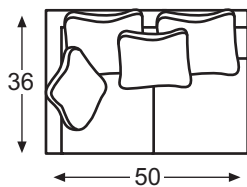

**LR-82131
Hampton LAF Love Seat***

overall
w 63   d 40½   h 38

inside
w 55   d 24   h 16¼

seat   arm
21¾   24½

**LR-82162
Hampton RAF Corner Sofa***

overall
w 102½   d 40½   h 38

inside
w 78   d 24   h 16¼

seat   arm
21¾   24½

also available

- LR-82101 Hampton Chair
- LR-82102 Hampton Sofa
- LR-82103 Hampton Ottoman
- LR-82104 Hampton Love Seat
- LR-82121 Hampton Armless Love Seat
- LR-82132 Hampton RAF Love Seat*
- LR-82141 Hampton LAF Sofa
- LR-82142 Hampton RAF Sofa
- LR-82161 Hampton LAF Corner Sofa*

*Select Program Frame

LR-82131