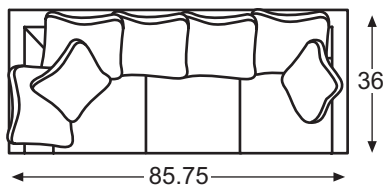

**LR-82131
Hampton LAF Love Seat***

overall
w 63   d 40½   h 38

inside
w 55   d 24   h 16¼

seat   arm
21¾   24½

**LR-82162
Hampton RAF Corner Sofa***

overall
w 102½   d 40½   h 38

inside
w 78   d 24   h 16¼

seat   arm
21¾   24½

also available

- LR-82101 Hampton Chair
- LR-82102 Hampton Sofa
- LR-82103 Hampton Ottoman
- LR-82104 Hampton Love Seat
- LR-82121 Hampton Armless Love Seat
- LR-82132 Hampton RAF Love Seat*
- LR-82141 Hampton LAF Sofa
- LR-82142 Hampton RAF Sofa
- LR-82161 Hampton LAF Corner Sofa*

*Select Program Frame

LR-82162