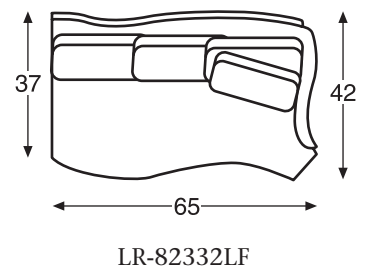

[CenturyFurniture.com](http://CenturyFurniture.com)

**LR-82331LF**  
Greatwood LAF  
Love Seat

Leather Fabric Combination

overall  
w 65 d 42 h 42¾

inside  
w 59½ d 21 h 20¼

seat arm  
22½ 27¼

**LR-82315LF**  
Greatwood Wedge

Leather Fabric Combination

overall  
w 88 d 60 h 44¼

inside  
w 49 d 22 h 21¾

seat  
22½

**LR-82332LF**  
Greatwood RAF  
Love Seat

Leather Fabric Combination

overall  
w 65 d 42 h 42¾

inside  
w 59½ d 21 h 20¼

seat arm  
22½ 27¼

also available  
LR-82315 Greatwood Wedge  
LR-82331 Greatwood LAF Love Seat  
LR-82332 Greatwood RAF Love Seat

---

CENTURY FURNITURE®

---

Infinite Possibilities. Unlimited Attention.®

[CenturyFurniture.com](http://CenturyFurniture.com)