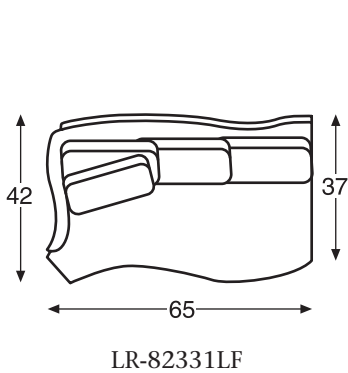

[CenturyFurniture.com](http://CenturyFurniture.com)

**LR-82331LF**  
Greatwood LAF  
Love Seat

Leather Fabric Combination

overall  
w 65 d 42 h 42¾

inside  
w 59½ d 21 h 20¼

seat arm  
22½ 27¼

**LR-82315LF**  
Greatwood Wedge

Leather Fabric Combination

overall  
w 88 d 60 h 44¼

inside  
w 49 d 22 h 21¾

seat  
22½

**LR-82332LF**  
Greatwood RAF  
Love Seat

Leather Fabric Combination

overall  
w 65 d 42 h 42¾

inside  
w 59½ d 21 h 20¼

seat arm  
22½ 27¼

also available  
LR-82315 Greatwood Wedge  
LR-82331 Greatwood LAF Love Seat  
LR-82332 Greatwood RAF Love Seat

---

CENTURY FURNITURE®

---

Infinite Possibilities. Unlimited Attention.®

[CenturyFurniture.com](http://CenturyFurniture.com)