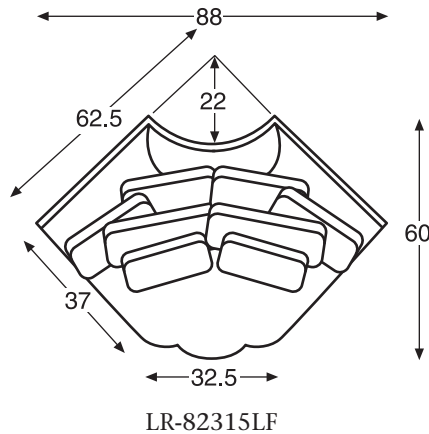

[CenturyFurniture.com](http://CenturyFurniture.com)

**LR-82331LF**  
Greatwood LAF  
Love Seat

Leather Fabric Combination

overall  
w 65 d 42 h 42¾

inside  
w 59½ d 21 h 20¼

seat arm  
22½ 27¼

**LR-82315LF**  
Greatwood Wedge

Leather Fabric Combination

overall  
w 88 d 60 h 44¼

inside  
w 49 d 22 h 21¾

seat  
22½

**LR-82332LF**  
Greatwood RAF  
Love Seat

Leather Fabric Combination

overall  
w 65 d 42 h 42¾

inside  
w 59½ d 21 h 20¼

seat arm  
22½ 27¼

also available  
LR-82315 Greatwood Wedge  
LR-82331 Greatwood LAF Love Seat  
LR-82332 Greatwood RAF Love Seat

---

CENTURY FURNITURE®

---

Infinite Possibilities. Unlimited Attention.®

[CenturyFurniture.com](http://CenturyFurniture.com)