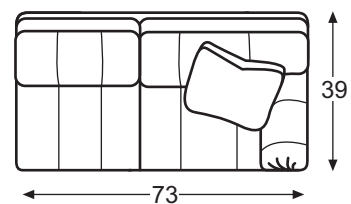

**LR-81131
Grande LAF Love Seat***

overall
w 73 d 39 h 36

inside
w 62 d 23 h 18

seat arm
21 25

LR-81115 Grande Wedge*

overall
w 79 d 39 h 36

inside
w 46 d 23 h 18

seat
21

**LR-81132
Grande RAF Love Seat***

overall
w 73 d 39 h 36

inside
w 62 d 23 h 18

seat arm
21 25

also available

- LR-81110 Grande Armless Chair
- LR-81111 Grande LAF Chair
- LR-81112 Grande RAF Chair
- LR-81116 Grande LAF Hex
- LR-81117 Grande RAF Hex
- LR-81125 Grande Corner Chair
- LR-81134 Grande LAF Chaise
- LR-81135 Grande RAF Chaise
- LR-81141 Grande LAF Sofa
- LR-81142 Grande RAF Sofa
- LR-81161 Grande LAF Corner Sofa*
- LR-81162 Grande RAF Corner Sofa*

*Select Program Frame

LR-81132