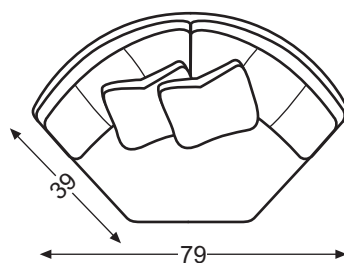

**LR-81131
Grande LAF Love Seat***

overall
w 73 d 39 h 36

inside
w 62 d 23 h 18

seat arm
21 25

LR-81115 Grande Wedge*

overall
w 79 d 39 h 36

inside
w 46 d 23 h 18

seat
21

**LR-81132
Grande RAF Love Seat***

overall
w 73 d 39 h 36

inside
w 62 d 23 h 18

seat arm
21 25

also available

- LR-81110 Grande Armless Chair
- LR-81111 Grande LAF Chair
- LR-81112 Grande RAF Chair
- LR-81116 Grande LAF Hex
- LR-81117 Grande RAF Hex
- LR-81125 Grande Corner Chair
- LR-81134 Grande LAF Chaise
- LR-81135 Grande RAF Chaise
- LR-81141 Grande LAF Sofa
- LR-81142 Grande RAF Sofa
- LR-81161 Grande LAF Corner Sofa*
- LR-81162 Grande RAF Corner Sofa*

*Select Program Frame

LR-81115