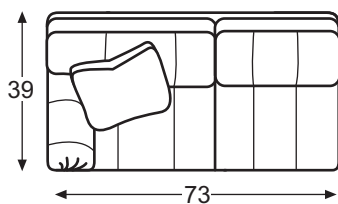

**LR-81131
Grande LAF Love Seat***

overall
w 73 d 39 h 36

inside
w 62 d 23 h 18

seat arm
21 25

LR-81115 Grande Wedge*

overall
w 79 d 39 h 36

inside
w 46 d 23 h 18

seat
21

**LR-81132
Grande RAF Love Seat***

overall
w 73 d 39 h 36

inside
w 62 d 23 h 18

seat arm
21 25

also available

- LR-81110 Grande Armless Chair
- LR-81111 Grande LAF Chair
- LR-81112 Grande RAF Chair
- LR-81116 Grande LAF Hex
- LR-81117 Grande RAF Hex
- LR-81125 Grande Corner Chair
- LR-81134 Grande LAF Chaise
- LR-81135 Grande RAF Chaise
- LR-81141 Grande LAF Sofa
- LR-81142 Grande RAF Sofa
- LR-81161 Grande LAF Corner Sofa*
- LR-81162 Grande RAF Corner Sofa*

*Select Program Frame

LR-81131