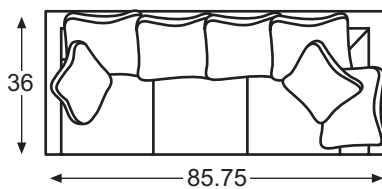

inside
w 66¼ d 24 h 14

seat arm
22 29½

**LR-81810
Cosmo Armless Chair**

overall
w 23¼ d 36 h 36

inside
w 25¼ d 24 h 14

seat
22

**LR-81832
Cosmo RAF Love Seat**

overall
w 50 d 36 h 36

inside
w 45½ d 24 h 14

seat arm
22 29½

also available

LR-81831
Cosmo LAF Love Seat
LR-81820
Cosmo Armless Love Seat
LR-81862
Cosmo RAF Corner Sofa

**LR-81834
Cosmo LAF Chaise**

overall
w 29¼ d 72¼ h 36

overall
w 24¼ d 59½ h 14