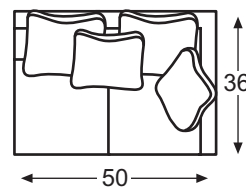

inside
w 66¼ d 24 h 14

seat arm
22 29½

**LR-81810
Cosmo Armless Chair**

overall
w 23¼ d 36 h 36

inside
w 25¼ d 24 h 14

seat
22

**LR-81832
Cosmo RAF Love Seat**

overall
w 50 d 36 h 36

inside
w 45½ d 24 h 14

seat arm
22 29½

also available

LR-81831
Cosmo LAF Love Seat
LR-81820
Cosmo Armless Love Seat
LR-81862
Cosmo RAF Corner Sofa

**LR-81834
Cosmo LAF Chaise**

overall
w 29¼ d 72¼ h 36

overall
w 24¼ d 59½ h 14