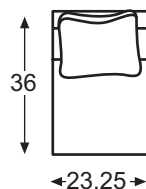

inside
w 66¼ d 24 h 14

seat arm
22 29½

**LR-81810
Cosmo Armless Chair**

overall
w 23¼ d 36 h 36

inside
w 25¼ d 24 h 14

seat
22

**LR-81832
Cosmo RAF Love Seat**

overall
w 50 d 36 h 36

inside
w 45½ d 24 h 14

seat arm
22 29½

also available

LR-81831
Cosmo LAF Love Seat
LR-81820
Cosmo Armless Love Seat
LR-81862
Cosmo RAF Corner Sofa

**LR-81834
Cosmo LAF Chaise**

overall
w 29¼ d 72¼ h 36

overall
w 24¼ d 59½ h 14