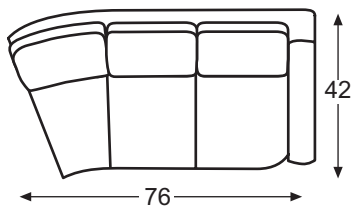

inside
w 80 d 23½ h 15¼

seat arm
19¾ 25

**LR-81732
Camden RAF Hex***

overall
w 76 d 42 h 35

inside
w 80 d 23½ h 15¼

seat arm
19¾ 25

*Select Program Frame

LR-81731