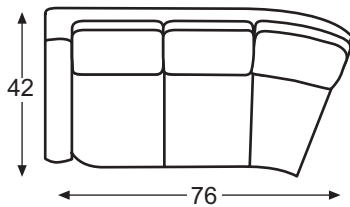

inside
w 80 d 23½ h 15¼

seat arm
19¾ 25

**LR-81732
Camden RAF Hex***

overall
w 76 d 42 h 35

inside
w 80 d 23½ h 15¼

seat arm
19¾ 25

*Select Program Frame

LR-81731