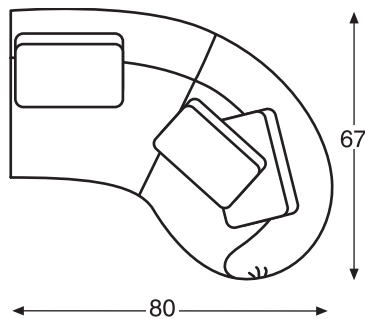

The following dimensions apply to all pieces:

overall height: **36**

seat height: **20**

arm height: **27**

inside depth: **22**

ottoman height: **19**

Pillow configuration standard as shown.

Contrasting fabric is a custom option.

Please refer to price list.

Template: ¼"=1'

**C7-7281** laf sofa

**C7-7282** raf sofa

**C7-3281** ottoman

C7-7200  
SECTIONAL SERIES

---

CENTURY FURNITURE®