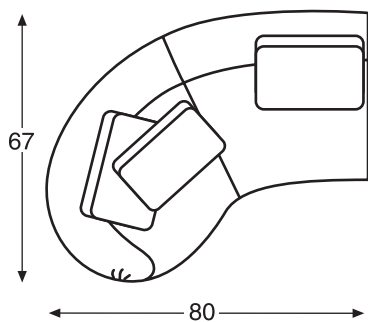

The following dimensions apply to all pieces:

overall height: **36**

seat height: **20**

arm height: **27**

inside depth: **22**

ottoman height: **19**

Pillow configuration standard as shown.

Contrasting fabric is a custom option.

Please refer to price list.

Template: ¼"=1'

**C7-7281** laf sofa

**C7-7282** raf sofa

**C7-3281** ottoman

C7-7200  
SECTIONAL SERIES

---

CENTURY FURNITURE®