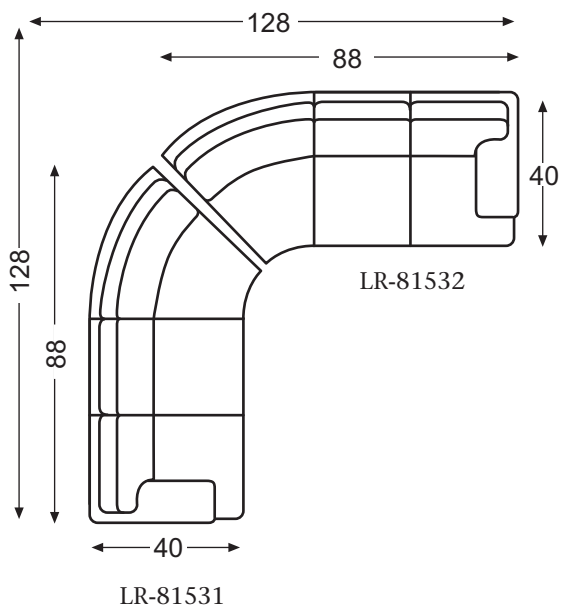

**LR-81531
Bonanza LAF Hex***

overall		
w 88	d 40	h 38
inside		
w 85	d 24	h 16
seat		
22	26	

**LR-81532
Bonanza RAF Hex***

overall		
w 88	d 40	h 38
inside		
w 85	d 24	h 16
seat		
22	26	

also available

- LR-15141 Bonanza Chair N Half Sleeper
- LR-18141 Bonanza Chair N Half
- LR-18151 Bonanza Chair
- LR-28141 Bonanza Sofa - 90 inches
- LR-38141 Bonanza Ottoman
- LR-38151 Bonanza Ottoman
- LR-68141 Bonanza Sofa - 80 inches
- LR-78141 Bonanza Storage Ottoman
- LR-81503 Bonanza Ottoman

*Select Program Frame