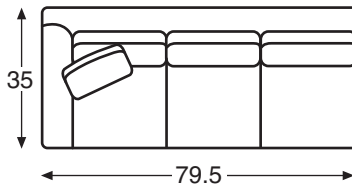

Classics

Sofas

LTD8639-32 WEDGE
 Overall: W68.5 D35 H35.5
 Inside: W49 D25 H18.5
 Seat Height: 19

LTD8639-42 LAF SOFA
 Overall: W78.5 D35 H35.5
 Inside: W71 D20 H18.5
 Seat Height: 19 Arm Height: 25

LTD8639-43 LAF CORNER SOFA
 Overall: W91.5 D35 H35.5
 Inside: W83 D20 H18.5
 Seat Height: 19 Arm Height: 25

LTD8639-62 LAF LOVESEAT
 Overall: W55 D35 H35.5
 Inside: W46 D20 H18.5
 Seat Height: 19 Arm Height: 25

LTD8639-52 RAF SOFA
 Overall: W78.5 D35 H35.5
 Inside: W71 D20 H18.5
 Seat Height: 19 Arm Height: 25

LTD8639-53 RAF CORNER SOFA
 Overall: W91.5 D35 H35.5
 Inside: W83 D20 H18.5
 Seat Height: 19 Arm Height: 25

LTD8639-72 RAF LOVESEAT
 Overall: W55 D35 H35.5
 Inside: W46 D20 H18.5
 Seat Height: 19 Arm Height: 25

LTD8639-66 LAF SLEEPER
 Overall: W79.5 D35 H35.5
 Inside: W68 D20 H18.5
 Seat Height: 19 Arm Height: 25

LTD8639-76 RAF SLEEPER
 Overall: W79.5 D35 H35.5
 Inside: W68 D20 H18.5
 Seat Height: 19 Arm Height: 25