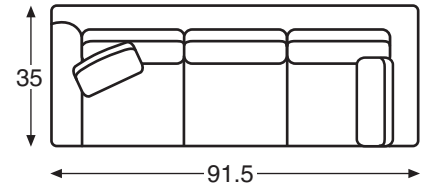

Classics

Sofas

LTD8639-32 WEDGE
 Overall: W68.5 D35 H35.5
 Inside: W49 D25 H18.5
 Seat Height: 19

LTD8639-42 LAF SOFA
 Overall: W78.5 D35 H35.5
 Inside: W71 D20 H18.5
 Seat Height: 19 Arm Height: 25

LTD8639-43 LAF CORNER SOFA
 Overall: W91.5 D35 H35.5
 Inside: W83 D20 H18.5
 Seat Height: 19 Arm Height: 25

LTD8639-62 LAF LOVESEAT
 Overall: W55 D35 H35.5
 Inside: W46 D20 H18.5
 Seat Height: 19 Arm Height: 25

LTD8639-52 RAF SOFA
 Overall: W78.5 D35 H35.5
 Inside: W71 D20 H18.5
 Seat Height: 19 Arm Height: 25

LTD8639-53 RAF CORNER SOFA
 Overall: W91.5 D35 H35.5
 Inside: W83 D20 H18.5
 Seat Height: 19 Arm Height: 25

LTD8639-72 RAF LOVESEAT
 Overall: W55 D35 H35.5
 Inside: W46 D20 H18.5
 Seat Height: 19 Arm Height: 25

LTD8639-66 LAF SLEEPER
 Overall: W79.5 D35 H35.5
 Inside: W68 D20 H18.5
 Seat Height: 19 Arm Height: 25

LTD8639-76 RAF SLEEPER
 Overall: W79.5 D35 H35.5
 Inside: W68 D20 H18.5
 Seat Height: 19 Arm Height: 25