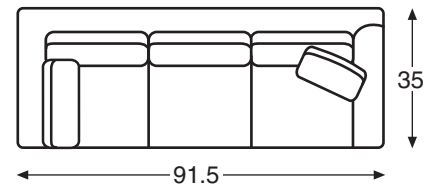

Classics

Sofas

LTD8639-32 WEDGE
 Overall: W68.5 D35 H35.5
 Inside: W49 D25 H18.5
 Seat Height: 19

LTD8639-42 LAF SOFA
 Overall: W78.5 D35 H35.5
 Inside: W71 D20 H18.5
 Seat Height: 19 Arm Height: 25

LTD8639-43 LAF CORNER SOFA
 Overall: W91.5 D35 H35.5
 Inside: W83 D20 H18.5
 Seat Height: 19 Arm Height: 25

LTD8639-62 LAF LOVESEAT
 Overall: W55 D35 H35.5
 Inside: W46 D20 H18.5
 Seat Height: 19 Arm Height: 25

LTD8639-52 RAF SOFA
 Overall: W78.5 D35 H35.5
 Inside: W71 D20 H18.5
 Seat Height: 19 Arm Height: 25

LTD8639-53 RAF CORNER SOFA
 Overall: W91.5 D35 H35.5
 Inside: W83 D20 H18.5
 Seat Height: 19 Arm Height: 25

LTD8639-72 RAF LOVESEAT
 Overall: W55 D35 H35.5
 Inside: W46 D20 H18.5
 Seat Height: 19 Arm Height: 25

LTD8639-66 LAF SLEEPER
 Overall: W79.5 D35 H35.5
 Inside: W68 D20 H18.5
 Seat Height: 19 Arm Height: 25

LTD8639-76 RAF SLEEPER
 Overall: W79.5 D35 H35.5
 Inside: W68 D20 H18.5
 Seat Height: 19 Arm Height: 25