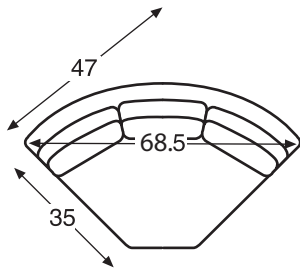

Classics

Sofas

LTD8639-32 WEDGE
 Overall: W68.5 D35 H35.5
 Inside: W49 D25 H18.5
 Seat Height: 19

LTD8639-42 LAF SOFA
 Overall: W78.5 D35 H35.5
 Inside: W71 D20 H18.5
 Seat Height: 19 Arm Height: 25

LTD8639-43 LAF CORNER SOFA
 Overall: W91.5 D35 H35.5
 Inside: W83 D20 H18.5
 Seat Height: 19 Arm Height: 25

LTD8639-62 LAF LOVESEAT
 Overall: W55 D35 H35.5
 Inside: W46 D20 H18.5
 Seat Height: 19 Arm Height: 25

LTD8639-52 RAF SOFA
 Overall: W78.5 D35 H35.5
 Inside: W71 D20 H18.5
 Seat Height: 19 Arm Height: 25

LTD8639-53 RAF CORNER SOFA
 Overall: W91.5 D35 H35.5
 Inside: W83 D20 H18.5
 Seat Height: 19 Arm Height: 25

LTD8639-72 RAF LOVESEAT
 Overall: W55 D35 H35.5
 Inside: W46 D20 H18.5
 Seat Height: 19 Arm Height: 25

Shown on facing page 8639 Series:

Scale: 1/4" = 1'

NTURY

CENTURY

CENT

CENTURY[®]
FURNITURE

P.O. Box 608 • Hickory, NC 28603
Main Office 828.328.1851 Customer Service Fax 828.326.8224
on-line @ www.centuryfurniture.com