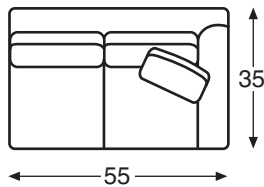

Classics

Sofas

LTD8639-32 WEDGE
 Overall: W68.5 D35 H35.5
 Inside: W49 D25 H18.5
 Seat Height: 19

LTD8639-42 LAF SOFA
 Overall: W78.5 D35 H35.5
 Inside: W71 D20 H18.5
 Seat Height: 19 Arm Height: 25

LTD8639-43 LAF CORNER SOFA
 Overall: W91.5 D35 H35.5
 Inside: W83 D20 H18.5
 Seat Height: 19 Arm Height: 25

LTD8639-62 LAF LOVESEAT
 Overall: W55 D35 H35.5
 Inside: W46 D20 H18.5
 Seat Height: 19 Arm Height: 25

LTD8639-52 RAF SOFA
 Overall: W78.5 D35 H35.5
 Inside: W71 D20 H18.5
 Seat Height: 19 Arm Height: 25

LTD8639-53 RAF CORNER SOFA
 Overall: W91.5 D35 H35.5
 Inside: W83 D20 H18.5
 Seat Height: 19 Arm Height: 25

LTD8639-72 RAF LOVESEAT
 Overall: W55 D35 H35.5
 Inside: W46 D20 H18.5
 Seat Height: 19 Arm Height: 25

Shown on facing page 8639 Series:

Scale: 1/4" = 1'

NTURY

CENTURY

CENT

CENTURY[®]
FURNITURE

P.O. Box 608 • Hickory, NC 28603
Main Office 828.328.1851 Customer Service Fax 828.326.8224
on-line @ www.centuryfurniture.com