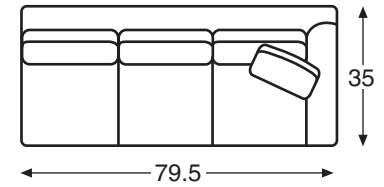

Classics

Sofas

LTD8639-32 WEDGE
 Overall: W68.5 D35 H35.5
 Inside: W49 D25 H18.5
 Seat Height: 19

LTD8639-42 LAF SOFA
 Overall: W78.5 D35 H35.5
 Inside: W71 D20 H18.5
 Seat Height: 19 Arm Height: 25

LTD8639-43 LAF CORNER SOFA
 Overall: W91.5 D35 H35.5
 Inside: W83 D20 H18.5
 Seat Height: 19 Arm Height: 25

LTD8639-62 LAF LOVESEAT
 Overall: W55 D35 H35.5
 Inside: W46 D20 H18.5
 Seat Height: 19 Arm Height: 25

LTD8639-52 RAF SOFA
 Overall: W78.5 D35 H35.5
 Inside: W71 D20 H18.5
 Seat Height: 19 Arm Height: 25

LTD8639-53 RAF CORNER SOFA
 Overall: W91.5 D35 H35.5
 Inside: W83 D20 H18.5
 Seat Height: 19 Arm Height: 25

LTD8639-72 RAF LOVESEAT
 Overall: W55 D35 H35.5
 Inside: W46 D20 H18.5
 Seat Height: 19 Arm Height: 25

LTD8639-66 LAF SLEEPER
 Overall: W79.5 D35 H35.5
 Inside: W68 D20 H18.5
 Seat Height: 19 Arm Height: 25

LTD8639-76 RAF SLEEPER
 Overall: W79.5 D35 H35.5
 Inside: W68 D20 H18.5
 Seat Height: 19 Arm Height: 25