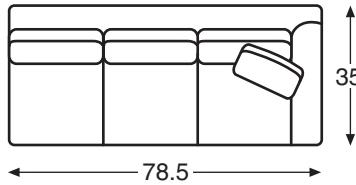

Classics

Sofas

LTD8639-32 WEDGE
 Overall: W68.5 D35 H35.5
 Inside: W49 D25 H18.5
 Seat Height: 19

LTD8639-42 LAF SOFA
 Overall: W78.5 D35 H35.5
 Inside: W71 D20 H18.5
 Seat Height: 19 Arm Height: 25

LTD8639-43 LAF CORNER SOFA
 Overall: W91.5 D35 H35.5
 Inside: W83 D20 H18.5
 Seat Height: 19 Arm Height: 25

LTD8639-62 LAF LOVESEAT
 Overall: W55 D35 H35.5
 Inside: W46 D20 H18.5
 Seat Height: 19 Arm Height: 25

LTD8639-52 RAF SOFA
 Overall: W78.5 D35 H35.5
 Inside: W71 D20 H18.5
 Seat Height: 19 Arm Height: 25

LTD8639-53 RAF CORNER SOFA
 Overall: W91.5 D35 H35.5
 Inside: W83 D20 H18.5
 Seat Height: 19 Arm Height: 25

LTD8639-72 RAF LOVESEAT
 Overall: W55 D35 H35.5
 Inside: W46 D20 H18.5
 Seat Height: 19 Arm Height: 25

LTD8639-66 LAF SLEEPER
 Overall: W79.5 D35 H35.5
 Inside: W68 D20 H18.5
 Seat Height: 19 Arm Height: 25

LTD8639-76 RAF SLEEPER
 Overall: W79.5 D35 H35.5
 Inside: W68 D20 H18.5
 Seat Height: 19 Arm Height: 25