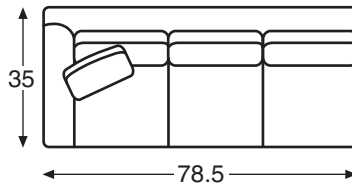

Classics

Sofas

LTD8639-32 WEDGE
 Overall: W68.5 D35 H35.5
 Inside: W49 D25 H18.5
 Seat Height: 19

LTD8639-42 LAF SOFA
 Overall: W78.5 D35 H35.5
 Inside: W71 D20 H18.5
 Seat Height: 19 Arm Height: 25

LTD8639-43 LAF CORNER SOFA
 Overall: W91.5 D35 H35.5
 Inside: W83 D20 H18.5
 Seat Height: 19 Arm Height: 25

LTD8639-62 LAF LOVESEAT
 Overall: W55 D35 H35.5
 Inside: W46 D20 H18.5
 Seat Height: 19 Arm Height: 25

LTD8639-52 RAF SOFA
 Overall: W78.5 D35 H35.5
 Inside: W71 D20 H18.5
 Seat Height: 19 Arm Height: 25

LTD8639-53 RAF CORNER SOFA
 Overall: W91.5 D35 H35.5
 Inside: W83 D20 H18.5
 Seat Height: 19 Arm Height: 25

LTD8639-72 RAF LOVESEAT
 Overall: W55 D35 H35.5
 Inside: W46 D20 H18.5
 Seat Height: 19 Arm Height: 25

LTD8639-66 LAF SLEEPER
 Overall: W79.5 D35 H35.5
 Inside: W68 D20 H18.5
 Seat Height: 19 Arm Height: 25

LTD8639-76 RAF SLEEPER
 Overall: W79.5 D35 H35.5
 Inside: W68 D20 H18.5
 Seat Height: 19 Arm Height: 25