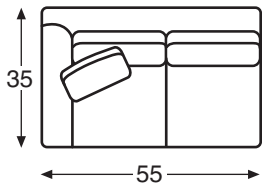

Classics

Sofas

LTD8639-32 WEDGE
 Overall: W68.5 D35 H35.5
 Inside: W49 D25 H18.5
 Seat Height: 19

LTD8639-42 LAF SOFA
 Overall: W78.5 D35 H35.5
 Inside: W71 D20 H18.5
 Seat Height: 19 Arm Height: 25

LTD8639-43 LAF CORNER SOFA
 Overall: W91.5 D35 H35.5
 Inside: W83 D20 H18.5
 Seat Height: 19 Arm Height: 25

LTD8639-62 LAF LOVESEAT
 Overall: W55 D35 H35.5
 Inside: W46 D20 H18.5
 Seat Height: 19 Arm Height: 25

LTD8639-52 RAF SOFA
 Overall: W78.5 D35 H35.5
 Inside: W71 D20 H18.5
 Seat Height: 19 Arm Height: 25

LTD8639-53 RAF CORNER SOFA
 Overall: W91.5 D35 H35.5
 Inside: W83 D20 H18.5
 Seat Height: 19 Arm Height: 25

LTD8639-72 RAF LOVESEAT
 Overall: W55 D35 H35.5
 Inside: W46 D20 H18.5
 Seat Height: 19 Arm Height: 25

Shown on facing page 8639 Series:

Scale: 1/4" = 1'

NTURY

CENTURY

CENT

CENTURY[®]
FURNITURE

P.O. Box 608 • Hickory, NC 28603
Main Office 828.328.1851 Customer Service Fax 828.326.8224
on-line @ www.centuryfurniture.com