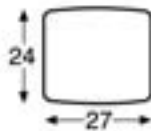

casuals

sofas

LTD7460-6 CHAIR
 Overall: W51.75 D39 H38.5
 Inside: W31.5 D18 H19
 Seat Height: 19.5 Arm Height: 16.5

LTD7460-41 LAF CHAIR
 Overall: W51.75 D36.5 H38.5
 Inside: W32.5 D18 H19
 Seat Height: 19.5 Arm Height: 16.5

LTD7460-12 OTTOMAN
 Overall: W27 D27 H18.5

LTD7460-51 RAF CHAIR
 Overall: W51.75 D36.5 H38.5
 Inside: W32.5 D18 H19
 Seat Height: 19.5 Arm Height: 16.5

LTD7460-14 RECTANGULAR OTTOMAN
 Overall: W27 D24.5 H18.5

LTD7460-32 WEDGE
 Overall: W50 D36.5 H38.5
 Inside: W35 D18 H19
 Seat Height: 19.5

Shown on facing page left to right: LTD7460-41 LAF Chair,
 LTD7460-32 Wedge & LTD7460-51 RAF Chair

Scale: 3/4" = 1'

NTURY