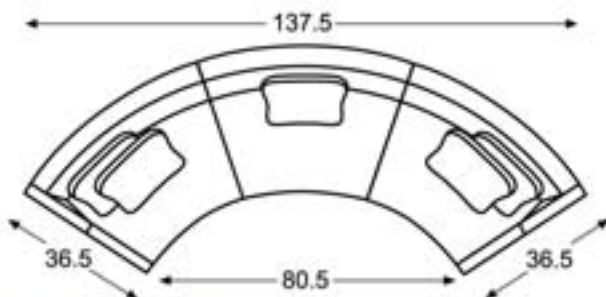

casuals

sofas

LTD7460-6 CHAIR
 Overall: W51.75 D39 H38.5
 Inside: W31.5 D18 H19
 Seat Height: 19.5 Arm Height: 16.5

LTD7460-41 LAF CHAIR
 Overall: W51.75 D36.5 H38.5
 Inside: W32.5 D18 H19
 Seat Height: 19.5 Arm Height: 16.5

LTD7460-12 OTTOMAN
 Overall: W27 D27 H18.5

LTD7460-51 RAF CHAIR
 Overall: W51.75 D36.5 H38.5
 Inside: W32.5 D18 H19
 Seat Height: 19.5 Arm Height: 16.5

LTD7460-14 RECTANGULAR OTTOMAN
 Overall: W27 D24.5 H18.5

LTD7460-32 WEDGE
 Overall: W50 D36.5 H38.5
 Inside: W35 D18 H19
 Seat Height: 19.5

Shown on facing page left to right: LTD7460-41 LAF Chair,
 LTD7460-32 Wedge & LTD7460-51 RAF Chair

Scale: 3/4" = 1'

NTURY