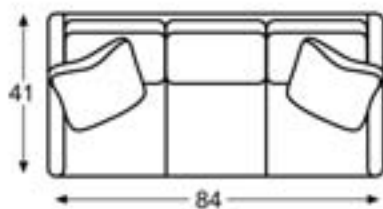

Shown left to right: LTD7450-43 LAF Corner Sofa & LTD7450-72 RAF Loveseat

LTD7450-2 SOFA

Overall: W84 D41 H37.5
 Inside: W78 D22 H17
 Seat Height: 20.5 Arm Height: 26

LTD7450-6 CHAIR

Overall: W31.5 D40 H37.5
 Inside: W25 D22 H17
 Seat Height: 20.5 Arm Height: 26

LTD7450-12 OTTOMAN

Overall: W29.5 D21 H17.5

casuals

sofas

LTD7450-62 LAF LOVE SEAT
Overall: W56 D41 H37.5
Inside: W51.5 D22 H17
Seat Height: 20.5 Arm Height: 26

LTD7450-43 LAF CORNER SOFA
Overall: W94.5 D41 H37.5
Inside: W73 D22 H17
Seat Height: 20.5 Arm Height: 26

LTD7450-72 RAF LOVE SEAT
Overall: W56 D41 H37.5
Inside: W51.5 D22 H17
Seat Height: 20.5 Arm Height: 26

LTD7450-53 RAF CORNER SOFA
Overall: W94.5 D41 H37.5
Inside: W73 D22 H17
Seat Height: 20.5 Arm Height: 26