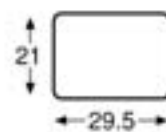

Shown left to right: LTD7450-43 LAF Corner Sofa & LTD7450-72 RAF Loveseat

LTD7450-2 SOFA

Overall: W84 D41 H37.5
 Inside: W78 D22 H17
 Seat Height: 20.5 Arm Height: 26

LTD7450-6 CHAIR

Overall: W31.5 D40 H37.5
 Inside: W25 D22 H17
 Seat Height: 20.5 Arm Height: 26

LTD7450-12 OTTOMAN

Overall: W29.5 D21 H17.5

casuals

sofas

LTD7450-62 LAF LOVE SEAT
Overall: W56 D41 H37.5
Inside: W51.5 D22 H17
Seat Height: 20.5 Arm Height: 26

LTD7450-43 LAF CORNER SOFA
Overall: W94.5 D41 H37.5
Inside: W73 D22 H17
Seat Height: 20.5 Arm Height: 26

LTD7450-72 RAF LOVE SEAT
Overall: W56 D41 H37.5
Inside: W51.5 D22 H17
Seat Height: 20.5 Arm Height: 26

LTD7450-53 RAF CORNER SOFA
Overall: W94.5 D41 H37.5
Inside: W73 D22 H17
Seat Height: 20.5 Arm Height: 26