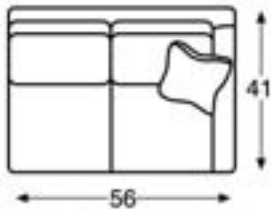

Shown left to right: LTD7450-43 LAF Corner Sofa & LTD7450-72 RAF Loveseat

LTD7450-2 SOFA

Overall: W84 D41 H37.5
 Inside: W78 D22 H17
 Seat Height: 20.5 Arm Height: 26

LTD7450-6 CHAIR

Overall: W31.5 D40 H37.5
 Inside: W25 D22 H17
 Seat Height: 20.5 Arm Height: 26

LTD7450-12 OTTOMAN

Overall: W29.5 D21 H17.5

casuals

sofas

LTD7450-62 LAF LOVE SEAT
Overall: W56 D41 H37.5
Inside: W51.5 D22 H17
Seat Height: 20.5 Arm Height: 26

LTD7450-43 LAF CORNER SOFA
Overall: W94.5 D41 H37.5
Inside: W73 D22 H17
Seat Height: 20.5 Arm Height: 26

LTD7450-72 RAF LOVE SEAT
Overall: W56 D41 H37.5
Inside: W51.5 D22 H17
Seat Height: 20.5 Arm Height: 26

LTD7450-53 RAF CORNER SOFA
Overall: W94.5 D41 H37.5
Inside: W73 D22 H17
Seat Height: 20.5 Arm Height: 26