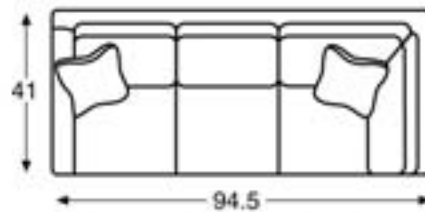

Shown left to right: LTD7450-43 LAF Corner Sofa & LTD7450-72 RAF Loveseat

LTD7450-2 SOFA

Overall: W84 D41 H37.5
 Inside: W78 D22 H17
 Seat Height: 20.5 Arm Height: 26

LTD7450-6 CHAIR

Overall: W31.5 D40 H37.5
 Inside: W25 D22 H17
 Seat Height: 20.5 Arm Height: 26

LTD7450-12 OTTOMAN

Overall: W29.5 D21 H17.5

casuals

sofas

LTD7450-62 LAF LOVE SEAT
Overall: W56 D41 H37.5
Inside: W51.5 D22 H17
Seat Height: 20.5 Arm Height: 26

LTD7450-43 LAF CORNER SOFA
Overall: W94.5 D41 H37.5
Inside: W73 D22 H17
Seat Height: 20.5 Arm Height: 26

LTD7450-72 RAF LOVE SEAT
Overall: W56 D41 H37.5
Inside: W51.5 D22 H17
Seat Height: 20.5 Arm Height: 26

LTD7450-53 RAF CORNER SOFA
Overall: W94.5 D41 H37.5
Inside: W73 D22 H17
Seat Height: 20.5 Arm Height: 26