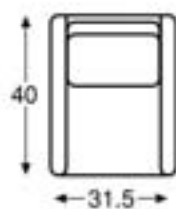

Shown left to right: LTD7450-43 LAF Corner Sofa & LTD7450-72 RAF Loveseat

LTD7450-2 SOFA

Overall: W84 D41 H37.5
 Inside: W78 D22 H17
 Seat Height: 20.5 Arm Height: 26

LTD7450-6 CHAIR

Overall: W31.5 D40 H37.5
 Inside: W25 D22 H17
 Seat Height: 20.5 Arm Height: 26

LTD7450-12 OTTOMAN

Overall: W29.5 D21 H17.5

casuals

sofas

LTD7450-62 LAF LOVE SEAT
Overall: W56 D41 H37.5
Inside: W51.5 D22 H17
Seat Height: 20.5 Arm Height: 26

LTD7450-43 LAF CORNER SOFA
Overall: W94.5 D41 H37.5
Inside: W73 D22 H17
Seat Height: 20.5 Arm Height: 26

LTD7450-72 RAF LOVE SEAT
Overall: W56 D41 H37.5
Inside: W51.5 D22 H17
Seat Height: 20.5 Arm Height: 26

LTD7450-53 RAF CORNER SOFA
Overall: W94.5 D41 H37.5
Inside: W73 D22 H17
Seat Height: 20.5 Arm Height: 26