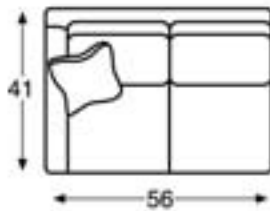

Shown left to right: LTD7450-43 LAF Corner Sofa & LTD7450-72 RAF Loveseat

LTD7450-2 SOFA

Overall: W84 D41 H37.5
 Inside: W78 D22 H17
 Seat Height: 20.5 Arm Height: 26

LTD7450-6 CHAIR

Overall: W31.5 D40 H37.5
 Inside: W25 D22 H17
 Seat Height: 20.5 Arm Height: 26

LTD7450-12 OTTOMAN

Overall: W29.5 D21 H17.5

casuals

sofas

LTD7450-62 LAF LOVE SEAT
Overall: W56 D41 H37.5
Inside: W51.5 D22 H17
Seat Height: 20.5 Arm Height: 26

LTD7450-43 LAF CORNER SOFA
Overall: W94.5 D41 H37.5
Inside: W73 D22 H17
Seat Height: 20.5 Arm Height: 26

LTD7450-72 RAF LOVE SEAT
Overall: W56 D41 H37.5
Inside: W51.5 D22 H17
Seat Height: 20.5 Arm Height: 26

LTD7450-53 RAF CORNER SOFA
Overall: W94.5 D41 H37.5
Inside: W73 D22 H17
Seat Height: 20.5 Arm Height: 26