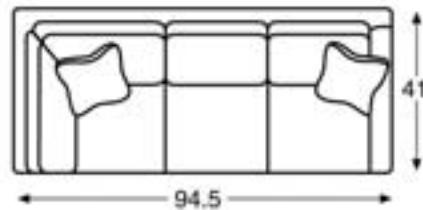

Shown left to right: LTD7450-43 LAF Corner Sofa & LTD7450-72 RAF Loveseat

LTD7450-2 SOFA

Overall: W84 D41 H37.5
 Inside: W78 D22 H17
 Seat Height: 20.5 Arm Height: 26

LTD7450-6 CHAIR

Overall: W31.5 D40 H37.5
 Inside: W25 D22 H17
 Seat Height: 20.5 Arm Height: 26

LTD7450-12 OTTOMAN

Overall: W29.5 D21 H17.5

casuals

sofas

LTD7450-62 LAF LOVE SEAT
Overall: W56 D41 H37.5
Inside: W51.5 D22 H17
Seat Height: 20.5 Arm Height: 26

LTD7450-43 LAF CORNER SOFA
Overall: W94.5 D41 H37.5
Inside: W73 D22 H17
Seat Height: 20.5 Arm Height: 26

LTD7450-72 RAF LOVE SEAT
Overall: W56 D41 H37.5
Inside: W51.5 D22 H17
Seat Height: 20.5 Arm Height: 26

LTD7450-53 RAF CORNER SOFA
Overall: W94.5 D41 H37.5
Inside: W73 D22 H17
Seat Height: 20.5 Arm Height: 26