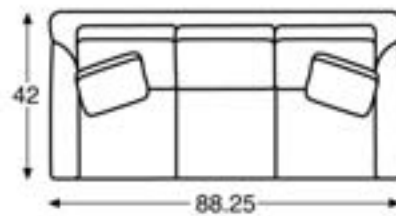

Shown Left to right: LTD5102-02 LAF Loveseat @ LTD5102-72 RAF Loveseat

**LTD5102-6 CHAIR**

Overall: W39 D38 H35.25  
 Inside: W24 D22 H15.25  
 Seat Height: 19.75 Arm Height: 25

**LTD5102-8 SWIVEL CHAIR**

Overall: W39 D38 H35.25  
 Inside: W24 D22 H15.25  
 Seat Height: 19.75 Arm Height: 25

**LTD5102-12 OTTOMAN**

Overall: W29 D23.5 H18

# casuals

sofas

**LTD5102-62 LAF LOVESEAT**  
Overall: W111.5 D42 H35  
Inside: W80 D23.5 H15.25  
Seat Height: 19.75 Arm Height: 25

**LTD5102-72 RAF LOVESEAT**  
Overall: W111.5 D42 H35  
Inside: W80 D23.5 H15.25  
Seat Height: 19.75 Arm Height: 25

**LTD5102-2 SOFA**  
Overall: W88.25 D42 H35.25  
Inside: W74.5 D23.5 H15.25  
Seat Height: 19.75 Arm Height: 25

NTURY

CENTURY

CENT

CENTURY<sup>®</sup>  
FURNITURE

*P.O. Box 608 • Hickory, NC 28603*  
*Main Office 828.328.1851 Customer Service Fax 828.326.8224*  
*on-line @ [www.centuryfurniture.com](http://www.centuryfurniture.com)*