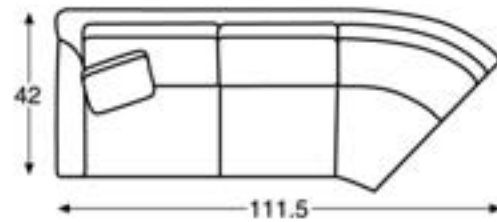

Shown Left to right: LTD5102-02 LAF Loveseat @ LTD5102-72 RAF Loveseat

**LTD5102-6 CHAIR**

Overall: W39 D38 H35.25  
 Inside: W24 D22 H15.25  
 Seat Height: 19.75 Arm Height: 25

**LTD5102-8 SWIVEL CHAIR**

Overall: W39 D38 H35.25  
 Inside: W24 D22 H15.25  
 Seat Height: 19.75 Arm Height: 25

**LTD5102-12 OTTOMAN**

Overall: W29 D23.5 H18

# casuals

sofas

**LTD5102-62 LAF LOVESEAT**  
Overall: W111.5 D42 H35  
Inside: W80 D23.5 H15.25  
Seat Height: 19.75 Arm Height: 25

**LTD5102-72 RAF LOVESEAT**  
Overall: W111.5 D42 H35  
Inside: W80 D23.5 H15.25  
Seat Height: 19.75 Arm Height: 25

**LTD5102-2 SOFA**  
Overall: W88.25 D42 H35.25  
Inside: W74.5 D23.5 H15.25  
Seat Height: 19.75 Arm Height: 25

NTURY

CENTURY

CENT

CENTURY<sup>®</sup>  
FURNITURE

*P.O. Box 608 • Hickory, NC 28603*  
*Main Office 828.328.1851 Customer Service Fax 828.326.8224*  
*on-line @ [www.centuryfurniture.com](http://www.centuryfurniture.com)*