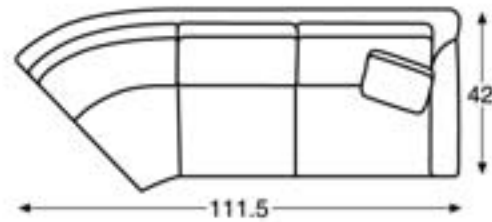

Shown Left to right: LTD5102-02 LAF Loveseat @ LTD5102-72 RAF Loveseat

**LTD5102-6 CHAIR**

Overall: W39 D38 H35.25  
 Inside: W24 D22 H15.25  
 Seat Height: 19.75 Arm Height: 25

**LTD5102-8 SWIVEL CHAIR**

Overall: W39 D38 H35.25  
 Inside: W24 D22 H15.25  
 Seat Height: 19.75 Arm Height: 25

**LTD5102-12 OTTOMAN**

Overall: W29 D23.5 H18

# casuals

sofas

**LTD5102-62 LAF LOVESEAT**  
Overall: W111.5 D42 H35  
Inside: W80 D23.5 H15.25  
Seat Height: 19.75 Arm Height: 25

**LTD5102-72 RAF LOVESEAT**  
Overall: W111.5 D42 H35  
Inside: W80 D23.5 H15.25  
Seat Height: 19.75 Arm Height: 25

**LTD5102-2 SOFA**  
Overall: W88.25 D42 H35.25  
Inside: W74.5 D23.5 H15.25  
Seat Height: 19.75 Arm Height: 25

NTURY

CENTURY

CENT

CENTURY<sup>®</sup>  
FURNITURE

*P.O. Box 608 • Hickory, NC 28603*  
*Main Office 828.328.1851 Customer Service Fax 828.326.8224*  
*on-line @ [www.centuryfurniture.com](http://www.centuryfurniture.com)*