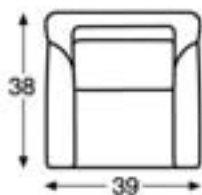

Shown Left to right: LTD5102-02 LAF Loveseat @ LTD5102-72 RAF Loveseat

**LTD5102-6 CHAIR**

Overall: W39 D38 H35.25  
 Inside: W24 D22 H15.25  
 Seat Height: 19.75 Arm Height: 25

**LTD5102-8 SWIVEL CHAIR**

Overall: W39 D38 H35.25  
 Inside: W24 D22 H15.25  
 Seat Height: 19.75 Arm Height: 25

**LTD5102-12 OTTOMAN**

Overall: W29 D23.5 H18

# casuals

sofas

**LTD5102-62 LAF LOVESEAT**  
Overall: W111.5 D42 H35  
Inside: W80 D23.5 H15.25  
Seat Height: 19.75 Arm Height: 25

**LTD5102-72 RAF LOVESEAT**  
Overall: W111.5 D42 H35  
Inside: W80 D23.5 H15.25  
Seat Height: 19.75 Arm Height: 25

**LTD5102-2 SOFA**  
Overall: W88.25 D42 H35.25  
Inside: W74.5 D23.5 H15.25  
Seat Height: 19.75 Arm Height: 25

NTURY

CENTURY

CENT

CENTURY<sup>®</sup>  
FURNITURE

*P.O. Box 608 • Hickory, NC 28603*  
*Main Office 828.328.1851 Customer Service Fax 828.326.8224*  
*on-line @ [www.centuryfurniture.com](http://www.centuryfurniture.com)*