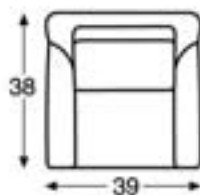

Shown Left to right: LTD5102-02 LAF Loveseat @ LTD5102-72 RAF Loveseat

**LTD5102-6 CHAIR**

Overall: W39 D38 H35.25  
 Inside: W24 D22 H15.25  
 Seat Height: 19.75 Arm Height: 25

**LTD5102-8 SWIVEL CHAIR**

Overall: W39 D38 H35.25  
 Inside: W24 D22 H15.25  
 Seat Height: 19.75 Arm Height: 25

**LTD5102-12 OTTOMAN**

Overall: W29 D23.5 H18

# casuals

sofas

**LTD5102-62 LAF LOVESEAT**  
Overall: W111.5 D42 H35  
Inside: W80 D23.5 H15.25  
Seat Height: 19.75 Arm Height: 25

**LTD5102-72 RAF LOVESEAT**  
Overall: W111.5 D42 H35  
Inside: W80 D23.5 H15.25  
Seat Height: 19.75 Arm Height: 25

**LTD5102-2 SOFA**  
Overall: W88.25 D42 H35.25  
Inside: W74.5 D23.5 H15.25  
Seat Height: 19.75 Arm Height: 25

NTURY

CENTURY

CENT

CENTURY<sup>®</sup>  
FURNITURE

*P.O. Box 608 • Hickory, NC 28603*  
*Main Office 828.328.1851 Customer Service Fax 828.326.8224*  
*on-line @ [www.centuryfurniture.com](http://www.centuryfurniture.com)*