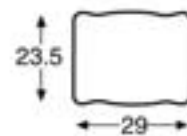

Shown Left to right: LTD5102-02 LAF Loveseat @ LTD5102-72 RAF Loveseat

**LTD5102-6 CHAIR**

Overall: W39 D38 H35.25  
 Inside: W24 D22 H15.25  
 Seat Height: 19.75 Arm Height: 25

**LTD5102-8 SWIVEL CHAIR**

Overall: W39 D38 H35.25  
 Inside: W24 D22 H15.25  
 Seat Height: 19.75 Arm Height: 25

**LTD5102-12 OTTOMAN**

Overall: W29 D23.5 H18

# casuals

sofas

**LTD5102-62 LAF LOVESEAT**  
Overall: W111.5 D42 H35  
Inside: W80 D23.5 H15.25  
Seat Height: 19.75 Arm Height: 25

**LTD5102-72 RAF LOVESEAT**  
Overall: W111.5 D42 H35  
Inside: W80 D23.5 H15.25  
Seat Height: 19.75 Arm Height: 25

**LTD5102-2 SOFA**  
Overall: W88.25 D42 H35.25  
Inside: W74.5 D23.5 H15.25  
Seat Height: 19.75 Arm Height: 25

NTURY

CENTURY

CENT

CENTURY<sup>®</sup>  
FURNITURE

*P.O. Box 608 • Hickory, NC 28603*  
*Main Office 828.328.1851 Customer Service Fax 828.326.8224*  
*on-line @ [www.centuryfurniture.com](http://www.centuryfurniture.com)*