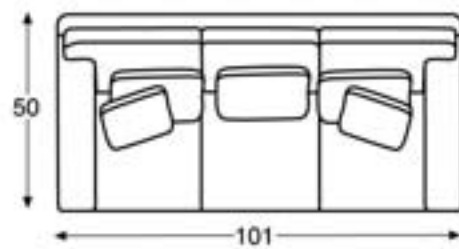

LTD5101-2 SOFA

Overall: W101 D50 H37
 Inside: W85 D22 H20
 Seat Height: 19.5 Arm Height: 26

Also available:

LTD5101-6 CHAIR

Overall: W49 D50 H37
 Inside: W31 D22 H20
 Seat Height: 19.5 Arm Height: 26

LTD5101-12 OTTOMAN

Overall: W45 D25 H18

LTD5101-2 SOFA

Overall: W101 D50 H37
 Inside: W85 D22 H20
 Seat Height: 19.5 Arm Height: 26

LTD5101-6 CHAIR

Overall: W49 D50 H37
 Inside: W31 D22 H20
 Seat Height: 19.5 Arm Height: 26

LTD5101-12 OTTOMAN

Overall: W45 D25 H18

casuals

sofas

See following pages for more options.

LTD5101-42 LAF SOFA
 Overall: W94 D50 H37
 Inside: W86 D22 H20
 Seat Height: 19.5 Arm Height: 26

LTD5101-52 RAF SOFA
 Overall: W94 D50 H37
 Inside: W86 D22 H20
 Seat Height: 19.5 Arm Height: 26

LTD5101-31 WEDGE (45 DEGREE)
 Overall: W52.5 D50 H37
 Inside: W22.5 D22 H20
 Seat Height: 19.5

*Dimensions may vary slightly. Check your October
 US Price List for accurate dimensions.*

LTD5101-32 WEDGE (90 DEGREE)
 Overall: W94.5 D50 H37
 Inside: W45.5 D22 H20
 Seat Height: 19.5