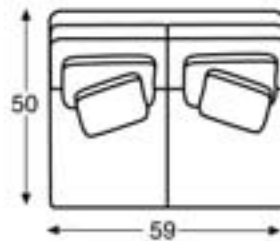

LTD5101-12 OTTOMAN

Overall: W45 D25 H18

casuals

sofas

See following pages for more options.

LTD5101-42 LAF SOFA
 Overall: W94 D50 H37
 Inside: W86 D22 H20
 Seat Height: 19.5 Arm Height: 26

LTD5101-52 RAF SOFA
 Overall: W94 D50 H37
 Inside: W86 D22 H20
 Seat Height: 19.5 Arm Height: 26

LTD5101-31 WEDGE (45 DEGREE)
 Overall: W52.5 D50 H37
 Inside: W22.5 D22 H20
 Seat Height: 19.5

*Dimensions may vary slightly. Check your October
 US Price List for accurate dimensions.*

LTD5101-32 WEDGE (90 DEGREE)
 Overall: W94.5 D50 H37
 Inside: W45.5 D22 H20
 Seat Height: 19.5

*Dimensions may vary slightly. Check your October
 US Price List for accurate dimensions.*

LTD5101-81 LAF CHAISE
 Overall: W44.5 D83.5 H37
 Inside: W36 D53 H26
 Seat Height: 19.5 Arm Height: 26

LTD5101-91 RAF CHAISE
 Overall: W44.5 D83.5 H37
 Inside: W36 D53 H26
 Seat Height: 19.5 Arm Height: 26

Scale: 1/4" = 1"

Shown left to right: LTD5101-53 LAF Corner Sofa & LTD5101-62 LAF Loveseat.

LTD5101-11 ARMLESS CHAIR
 Overall: W30 D50 H37
 Inside: W30 D22 H20
 Seat Height: 19.5

LTD5101-82 ARMLESS LOVESEAT
 Overall: W59 D50 H37
 Inside: W59 D22 H20
 Seat Height: 19.5