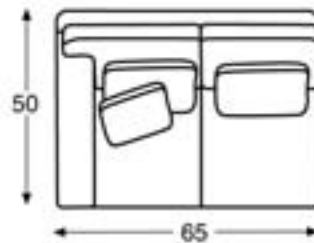

LTD5101-31 WEDGE (45 DEGREE)
 Overall: W52.5 D50 H37
 Inside: W22.5 D22 H20
 Seat Height: 19.5

*Dimensions may vary slightly. Check your October
 US Price List for accurate dimensions.*

LTD5101-32 WEDGE (90 DEGREE)
 Overall: W94.5 D50 H37
 Inside: W45.5 D22 H20
 Seat Height: 19.5

Scale: 1/4" = 1"

Shown left to right: LTD5101-53 LAF Corner Sofa & LTD5101-62 LAF Loveseat.

LTD5101-11 ARMLESS CHAIR
 Overall: W30 D50 H37
 Inside: W30 D22 H20
 Seat Height: 19.5

LTD5101-82 ARMLESS LOVESEAT
 Overall: W59 D50 H37
 Inside: W59 D22 H20
 Seat Height: 19.5

casuals

sofas

See previous page for more options.

LTD5101-43 LAF CORNER SOFA
Overall: W116.5 D50 H37
Inside: W84 D22 H20
Seat Height: 19.5 Arm Height: 26

LTD5101-53 RAF CORNER SOFA
Overall: W116.5 D50 H37
Inside: W84 D22 H20
Seat Height: 19.5 Arm Height: 26

LTD5101-62 LAF LOVESEAT
Overall: W65 D50 H37
Inside: W37 D22 H20
Seat Height: 19.5 Arm Height: 26

LTD5101-72 RAF LOVESEAT
Overall: W65 D50 H37
Inside: W37 D22 H20
Seat Height: 19.5 Arm Height: 26

Scale 1/4" = 1'