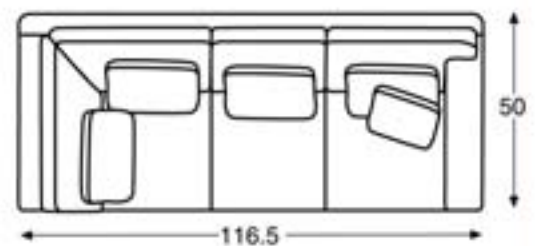

LTD5101-31 WEDGE (45 DEGREE)
 Overall: W52.5 D50 H37
 Inside: W22.5 D22 H20
 Seat Height: 19.5

*Dimensions may vary slightly. Check your October
 US Price List for accurate dimensions.*

LTD5101-32 WEDGE (90 DEGREE)
 Overall: W94.5 D50 H37
 Inside: W45.5 D22 H20
 Seat Height: 19.5

*Dimensions may vary slightly. Check your October
 US Price List for accurate dimensions.*

LTD5101-81 LAF CHAISE
 Overall: W44.5 D83.5 H37
 Inside: W36 D53 H26
 Seat Height: 19.5 Arm Height: 26

LTD5101-91 RAF CHAISE
 Overall: W44.5 D83.5 H37
 Inside: W36 D53 H26
 Seat Height: 19.5 Arm Height: 26

Scale: 1/4" = 1"

Shown left to right: LTD5101-53 LAF Corner Sofa & LTD5101-62 LAF Loveseat.

LTD5101-11 ARMLESS CHAIR
 Overall: W30 D50 H37
 Inside: W30 D22 H20
 Seat Height: 19.5

LTD5101-82 ARMLESS LOVESEAT
 Overall: W59 D50 H37
 Inside: W59 D22 H20
 Seat Height: 19.5

casuals

sofas

See previous page for more options.

LTD5101-43 LAF CORNER SOFA
Overall: W116.5 D50 H37
Inside: W84 D22 H20
Seat Height: 19.5 Arm Height: 26

LTD5101-53 RAF CORNER SOFA
Overall: W116.5 D50 H37
Inside: W84 D22 H20
Seat Height: 19.5 Arm Height: 26