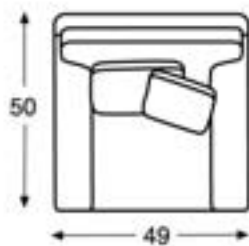

LTD5101-2 SOFA

Overall: W101 D50 H37
 Inside: W85 D22 H20
 Seat Height: 19.5 Arm Height: 26

Also available:

LTD5101-6 CHAIR

Overall: W49 D50 H37
 Inside: W31 D22 H20
 Seat Height: 19.5 Arm Height: 26

LTD5101-12 OTTOMAN

Overall: W45 D25 H18

LTD5101-2 SOFA

Overall: W101 D50 H37
 Inside: W85 D22 H20
 Seat Height: 19.5 Arm Height: 26

LTD5101-6 CHAIR

Overall: W49 D50 H37
 Inside: W31 D22 H20
 Seat Height: 19.5 Arm Height: 26

LTD5101-12 OTTOMAN

Overall: W45 D25 H18

casuals

sofas

See following pages for more options.

LTD5101-42 LAF SOFA
 Overall: W94 D50 H37
 Inside: W86 D22 H20
 Seat Height: 19.5 Arm Height: 26

LTD5101-52 RAF SOFA
 Overall: W94 D50 H37
 Inside: W86 D22 H20
 Seat Height: 19.5 Arm Height: 26

LTD5101-31 WEDGE (45 DEGREE)
 Overall: W52.5 D50 H37
 Inside: W22.5 D22 H20
 Seat Height: 19.5

*Dimensions may vary slightly. Check your October
 US Price List for accurate dimensions.*

LTD5101-32 WEDGE (90 DEGREE)
 Overall: W94.5 D50 H37
 Inside: W45.5 D22 H20
 Seat Height: 19.5