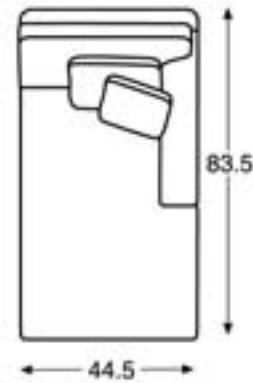

LTD5101-12 OTTOMAN

Overall: W45 D25 H18

casuals

sofas

See following pages for more options.

LTD5101-42 LAF SOFA
 Overall: W94 D50 H37
 Inside: W86 D22 H20
 Seat Height: 19.5 Arm Height: 26

LTD5101-52 RAF SOFA
 Overall: W94 D50 H37
 Inside: W86 D22 H20
 Seat Height: 19.5 Arm Height: 26

LTD5101-31 WEDGE (45 DEGREE)
 Overall: W52.5 D50 H37
 Inside: W22.5 D22 H20
 Seat Height: 19.5

*Dimensions may vary slightly. Check your October
 US Price List for accurate dimensions.*

LTD5101-32 WEDGE (90 DEGREE)
 Overall: W94.5 D50 H37
 Inside: W45.5 D22 H20
 Seat Height: 19.5

*Dimensions may vary slightly. Check your October
 US Price List for accurate dimensions.*

LTD5101-81 LAF CHAISE
 Overall: W44.5 D83.5 H37
 Inside: W36 D53 H26
 Seat Height: 19.5 Arm Height: 26

LTD5101-91 RAF CHAISE
 Overall: W44.5 D83.5 H37
 Inside: W36 D53 H26
 Seat Height: 19.5 Arm Height: 26

Scale: 1/4" = 1"

Shown left to right: LTD5101-53 LAF Corner Sofa & LTD5101-62 LAF Loveseat.

LTD5101-11 ARMLESS CHAIR
 Overall: W30 D50 H37
 Inside: W30 D22 H20
 Seat Height: 19.5

LTD5101-82 ARMLESS LOVESEAT
 Overall: W59 D50 H37
 Inside: W59 D22 H20
 Seat Height: 19.5