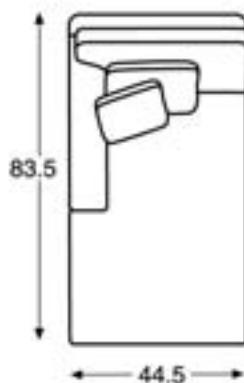

Overall: W45 D25 H18

LTD5101-2 SOFA

Overall: W101 D50 H37
 Inside: W85 D22 H20
 Seat Height: 19.5 Arm Height: 26

LTD5101-6 CHAIR

Overall: W49 D50 H37
 Inside: W31 D22 H20
 Seat Height: 19.5 Arm Height: 26

LTD5101-12 OTTOMAN

Overall: W45 D25 H18

casuals

sofas

See following pages for more options.

LTD5101-42 LAF SOFA
 Overall: W94 D50 H37
 Inside: W86 D22 H20
 Seat Height: 19.5 Arm Height: 26

LTD5101-52 RAF SOFA
 Overall: W94 D50 H37
 Inside: W86 D22 H20
 Seat Height: 19.5 Arm Height: 26

LTD5101-31 WEDGE (45 DEGREE)
 Overall: W52.5 D50 H37
 Inside: W22.5 D22 H20
 Seat Height: 19.5

*Dimensions may vary slightly. Check your October
 US Price List for accurate dimensions.*

LTD5101-32 WEDGE (90 DEGREE)
 Overall: W94.5 D50 H37
 Inside: W45.5 D22 H20
 Seat Height: 19.5

*Dimensions may vary slightly. Check your October
 US Price List for accurate dimensions.*

LTD5101-81 LAF CHAISE
 Overall: W44.5 D83.5 H37
 Inside: W36 D53 H26
 Seat Height: 19.5 Arm Height: 26

LTD5101-91 RAF CHAISE
 Overall: W44.5 D83.5 H37
 Inside: W36 D53 H26
 Seat Height: 19.5 Arm Height: 26