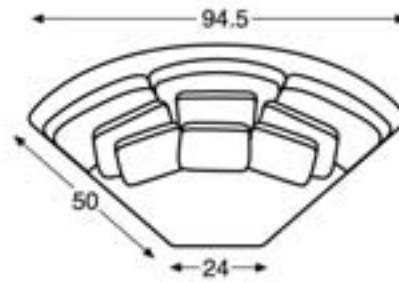

LTD5101-2 SOFA

Overall: W101 D50 H37
 Inside: W85 D22 H20
 Seat Height: 19.5 Arm Height: 26

Also available:

LTD5101-6 CHAIR

Overall: W49 D50 H37
 Inside: W31 D22 H20
 Seat Height: 19.5 Arm Height: 26

LTD5101-12 OTTOMAN

Overall: W45 D25 H18

LTD5101-2 SOFA

Overall: W101 D50 H37
 Inside: W85 D22 H20
 Seat Height: 19.5 Arm Height: 26

LTD5101-6 CHAIR

Overall: W49 D50 H37
 Inside: W31 D22 H20
 Seat Height: 19.5 Arm Height: 26

LTD5101-12 OTTOMAN

Overall: W45 D25 H18

casuals

sofas

See following pages for more options.

LTD5101-42 LAF SOFA
 Overall: W94 D50 H37
 Inside: W86 D22 H20
 Seat Height: 19.5 Arm Height: 26

LTD5101-52 RAF SOFA
 Overall: W94 D50 H37
 Inside: W86 D22 H20
 Seat Height: 19.5 Arm Height: 26

LTD5101-31 WEDGE (45 DEGREE)
 Overall: W52.5 D50 H37
 Inside: W22.5 D22 H20
 Seat Height: 19.5

*Dimensions may vary slightly. Check your October
 US Price List for accurate dimensions.*

LTD5101-32 WEDGE (90 DEGREE)
 Overall: W94.5 D50 H37
 Inside: W45.5 D22 H20
 Seat Height: 19.5