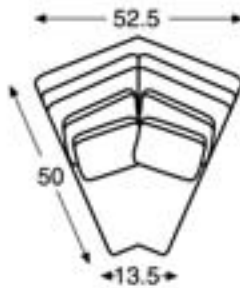

LTD5101-2 SOFA

Overall: W101 D50 H37
 Inside: W85 D22 H20
 Seat Height: 19.5 Arm Height: 26

Also available:

LTD5101-6 CHAIR

Overall: W49 D50 H37
 Inside: W31 D22 H20
 Seat Height: 19.5 Arm Height: 26

LTD5101-12 OTTOMAN

Overall: W45 D25 H18

LTD5101-2 SOFA

Overall: W101 D50 H37
 Inside: W85 D22 H20
 Seat Height: 19.5 Arm Height: 26

LTD5101-6 CHAIR

Overall: W49 D50 H37
 Inside: W31 D22 H20
 Seat Height: 19.5 Arm Height: 26

LTD5101-12 OTTOMAN

Overall: W45 D25 H18

casuals

sofas

See following pages for more options.

LTD5101-42 LAF SOFA
 Overall: W94 D50 H37
 Inside: W86 D22 H20
 Seat Height: 19.5 Arm Height: 26

LTD5101-52 RAF SOFA
 Overall: W94 D50 H37
 Inside: W86 D22 H20
 Seat Height: 19.5 Arm Height: 26

LTD5101-31 WEDGE (45 DEGREE)
 Overall: W52.5 D50 H37
 Inside: W22.5 D22 H20
 Seat Height: 19.5

*Dimensions may vary slightly. Check your October
 US Price List for accurate dimensions.*

LTD5101-32 WEDGE (90 DEGREE)
 Overall: W94.5 D50 H37
 Inside: W45.5 D22 H20
 Seat Height: 19.5