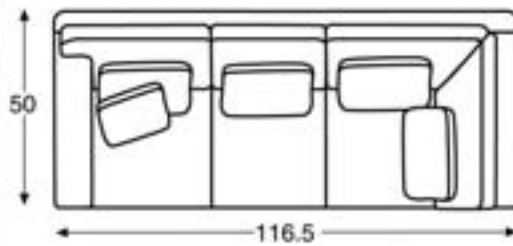

LTD5101-31 WEDGE (45 DEGREE)
 Overall: W52.5 D50 H37
 Inside: W22.5 D22 H20
 Seat Height: 19.5

*Dimensions may vary slightly. Check your October
 US Price List for accurate dimensions.*

LTD5101-32 WEDGE (90 DEGREE)
 Overall: W94.5 D50 H37
 Inside: W45.5 D22 H20
 Seat Height: 19.5

*Dimensions may vary slightly. Check your October
 US Price List for accurate dimensions.*

LTD5101-81 LAF CHAISE
 Overall: W44.5 D83.5 H37
 Inside: W36 D53 H26
 Seat Height: 19.5 Arm Height: 26

LTD5101-91 RAF CHAISE
 Overall: W44.5 D83.5 H37
 Inside: W36 D53 H26
 Seat Height: 19.5 Arm Height: 26

Scale: 1/4" = 1"

Shown left to right: LTD5101-53 LAF Corner Sofa & LTD5101-62 LAF Loveseat.

LTD5101-11 ARMLESS CHAIR
 Overall: W30 D50 H37
 Inside: W30 D22 H20
 Seat Height: 19.5

LTD5101-82 ARMLESS LOVESEAT
 Overall: W59 D50 H37
 Inside: W59 D22 H20
 Seat Height: 19.5

casuals

sofas

See previous page for more options.

LTD5101-43 LAF CORNER SOFA
Overall: W116.5 D50 H37
Inside: W84 D22 H20
Seat Height: 19.5 Arm Height: 26

LTD5101-53 RAF CORNER SOFA
Overall: W116.5 D50 H37
Inside: W84 D22 H20
Seat Height: 19.5 Arm Height: 26