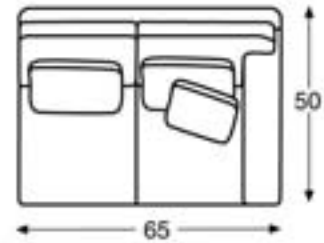

LTD5101-31 WEDGE (45 DEGREE)
 Overall: W52.5 D50 H37
 Inside: W22.5 D22 H20
 Seat Height: 19.5

*Dimensions may vary slightly. Check your October
 US Price List for accurate dimensions.*

LTD5101-32 WEDGE (90 DEGREE)
 Overall: W94.5 D50 H37
 Inside: W45.5 D22 H20
 Seat Height: 19.5

Scale: 1/4" = 1"

Shown left to right: LTD5101-53 LAF Corner Sofa & LTD5101-62 LAF Loveseat.

LTD5101-11 ARMLESS CHAIR
 Overall: W30 D50 H37
 Inside: W30 D22 H20
 Seat Height: 19.5

LTD5101-82 ARMLESS LOVESEAT
 Overall: W59 D50 H37
 Inside: W59 D22 H20
 Seat Height: 19.5

casuals

sofas

See previous page for more options.

LTD5101-43 LAF CORNER SOFA
Overall: W116.5 D50 H37
Inside: W84 D22 H20
Seat Height: 19.5 Arm Height: 26

LTD5101-53 RAF CORNER SOFA
Overall: W116.5 D50 H37
Inside: W84 D22 H20
Seat Height: 19.5 Arm Height: 26

LTD5101-62 LAF LOVESEAT
Overall: W65 D50 H37
Inside: W37 D22 H20
Seat Height: 19.5 Arm Height: 26

LTD5101-72 RAF LOVESEAT
Overall: W65 D50 H37
Inside: W37 D22 H20
Seat Height: 19.5 Arm Height: 26

Scale 1/4" = 1'