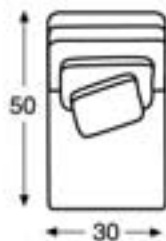

LTD5101-12 OTTOMAN

Overall: W45 D25 H18

casuals

sofas

See following pages for more options.

LTD5101-42 LAF SOFA
 Overall: W94 D50 H37
 Inside: W86 D22 H20
 Seat Height: 19.5 Arm Height: 26

LTD5101-52 RAF SOFA
 Overall: W94 D50 H37
 Inside: W86 D22 H20
 Seat Height: 19.5 Arm Height: 26

LTD5101-31 WEDGE (45 DEGREE)
 Overall: W52.5 D50 H37
 Inside: W22.5 D22 H20
 Seat Height: 19.5

*Dimensions may vary slightly. Check your October
 US Price List for accurate dimensions.*

LTD5101-32 WEDGE (90 DEGREE)
 Overall: W94.5 D50 H37
 Inside: W45.5 D22 H20
 Seat Height: 19.5

*Dimensions may vary slightly. Check your October
 US Price List for accurate dimensions.*

LTD5101-81 LAF CHAISE
 Overall: W44.5 D83.5 H37
 Inside: W36 D53 H26
 Seat Height: 19.5 Arm Height: 26

LTD5101-91 RAF CHAISE
 Overall: W44.5 D83.5 H37
 Inside: W36 D53 H26
 Seat Height: 19.5 Arm Height: 26

Scale: 1/4" = 1"

Shown left to right: LTD5101-53 LAF Corner Sofa & LTD5101-62 LAF Loveseat.

LTD5101-11 ARMLESS CHAIR
 Overall: W30 D50 H37
 Inside: W30 D22 H20
 Seat Height: 19.5

LTD5101-82 ARMLESS LOVESEAT
 Overall: W59 D50 H37
 Inside: W59 D22 H20
 Seat Height: 19.5