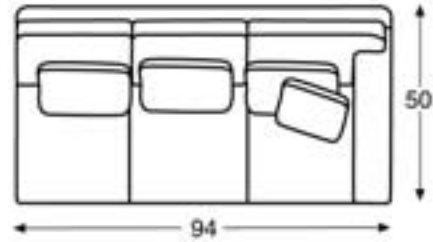

Overall: W45 D25 H18

LTD5101-2 SOFA

Overall: W101 D50 H37
 Inside: W85 D22 H20
 Seat Height: 19.5 Arm Height: 26

LTD5101-6 CHAIR

Overall: W49 D50 H37
 Inside: W31 D22 H20
 Seat Height: 19.5 Arm Height: 26

LTD5101-12 OTTOMAN

Overall: W45 D25 H18

casuals

sofas

See following pages for more options.

LTD5101-42 LAF SOFA
 Overall: W94 D50 H37
 Inside: W86 D22 H20
 Seat Height: 19.5 Arm Height: 26

LTD5101-52 RAF SOFA
 Overall: W94 D50 H37
 Inside: W86 D22 H20
 Seat Height: 19.5 Arm Height: 26

LTD5101-31 WEDGE (45 DEGREE)
 Overall: W52.5 D50 H37
 Inside: W22.5 D22 H20
 Seat Height: 19.5

*Dimensions may vary slightly. Check your October
 US Price List for accurate dimensions.*

LTD5101-32 WEDGE (90 DEGREE)
 Overall: W94.5 D50 H37
 Inside: W45.5 D22 H20
 Seat Height: 19.5

*Dimensions may vary slightly. Check your October
 US Price List for accurate dimensions.*

LTD5101-81 LAF CHAISE
 Overall: W44.5 D83.5 H37
 Inside: W36 D53 H26
 Seat Height: 19.5 Arm Height: 26

LTD5101-91 RAF CHAISE
 Overall: W44.5 D83.5 H37
 Inside: W36 D53 H26
 Seat Height: 19.5 Arm Height: 26