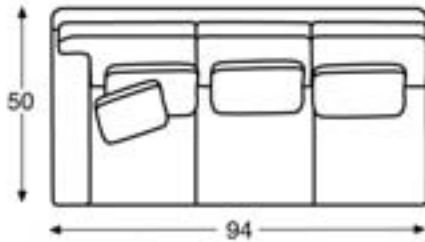

LTD5101-2 SOFA

Overall: W101 D50 H37
 Inside: W85 D22 H20
 Seat Height: 19.5 Arm Height: 26

Also available:

LTD5101-6 CHAIR

Overall: W49 D50 H37
 Inside: W31 D22 H20
 Seat Height: 19.5 Arm Height: 26

LTD5101-12 OTTOMAN

Overall: W45 D25 H18

LTD5101-2 SOFA

Overall: W101 D50 H37
 Inside: W85 D22 H20
 Seat Height: 19.5 Arm Height: 26

LTD5101-6 CHAIR

Overall: W49 D50 H37
 Inside: W31 D22 H20
 Seat Height: 19.5 Arm Height: 26

LTD5101-12 OTTOMAN

Overall: W45 D25 H18

casuals

sofas

See following pages for more options.

LTD5101-42 LAF SOFA
 Overall: W94 D50 H37
 Inside: W86 D22 H20
 Seat Height: 19.5 Arm Height: 26

LTD5101-52 RAF SOFA
 Overall: W94 D50 H37
 Inside: W86 D22 H20
 Seat Height: 19.5 Arm Height: 26

LTD5101-31 WEDGE (45 DEGREE)
 Overall: W52.5 D50 H37
 Inside: W22.5 D22 H20
 Seat Height: 19.5

*Dimensions may vary slightly. Check your October
 US Price List for accurate dimensions.*

LTD5101-32 WEDGE (90 DEGREE)
 Overall: W94.5 D50 H37
 Inside: W45.5 D22 H20
 Seat Height: 19.5