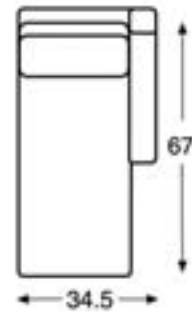

1400 Sectional Series

CENTURY FURNITURE®

Infinite Possibilities. Unlimited Attention.®
CenturyFurniture.com

casuals

sofas

LTD1400-62 LAF LOVESEAT

Overall: W62.5 D39 H37.5
Inside: W56.5 D21.5 H17.5
Seat Height: 20 Arm Height: 23.5

LTD1400-72 RAF LOVESEAT

Overall: W62.5 D39 H37.5
Inside: W56.5 D21.5 H17.5
Seat Height: 20 Arm Height: 23.5

LTD1400-81 LAF CHAISE

Overall: W34.5 D67 H37.5
Inside: W28.5 D49 H17.5
Seat Height: 20 Arm Height: 23.5

LTD1400-91 RAF CHAISE

Overall: W34.5 D67 H37.5
Inside: W28.5 D49 H17.5
Seat Height: 20 Arm Height: 23.5

Scale 1/4" = 1'