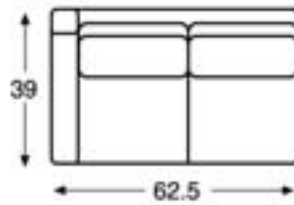

1400 Sectional Series

CENTURY FURNITURE®

Infinite Possibilities. Unlimited Attention.®
CenturyFurniture.com

casuals

sofas

LTD1400-62 LAF LOVESEAT

Overall: W62.5 D39 H37.5
Inside: W56.5 D21.5 H17.5
Seat Height: 20 Arm Height: 23.5

LTD1400-72 RAF LOVESEAT

Overall: W62.5 D39 H37.5
Inside: W56.5 D21.5 H17.5
Seat Height: 20 Arm Height: 23.5

LTD1400-81 LAF CHAISE

Overall: W34.5 D67 H37.5
Inside: W28.5 D49 H17.5
Seat Height: 20 Arm Height: 23.5

LTD1400-91 RAF CHAISE

Overall: W34.5 D67 H37.5
Inside: W28.5 D49 H17.5
Seat Height: 20 Arm Height: 23.5

Scale 1/4" = 1'