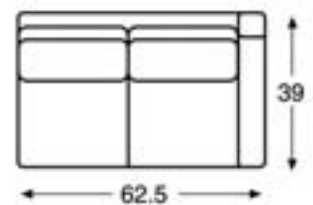

1400 Sectional Series

CENTURY FURNITURE®

Infinite Possibilities. Unlimited Attention.®
CenturyFurniture.com

casuals

sofas

LTD1400-62 LAF LOVESEAT

Overall: W62.5 D39 H37.5
Inside: W56.5 D21.5 H17.5
Seat Height: 20 Arm Height: 23.5

LTD1400-72 RAF LOVESEAT

Overall: W62.5 D39 H37.5
Inside: W56.5 D21.5 H17.5
Seat Height: 20 Arm Height: 23.5

LTD1400-81 LAF CHAISE

Overall: W34.5 D67 H37.5
Inside: W28.5 D49 H17.5
Seat Height: 20 Arm Height: 23.5

LTD1400-91 RAF CHAISE

Overall: W34.5 D67 H37.5
Inside: W28.5 D49 H17.5
Seat Height: 20 Arm Height: 23.5

Scale 1/4" = 1'