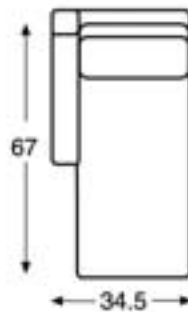

1400 Sectional Series

CENTURY FURNITURE®

Infinite Possibilities. Unlimited Attention.®
CenturyFurniture.com

casuals

sofas

LTD1400-62 LAF LOVESEAT

Overall: W62.5 D39 H37.5
Inside: W56.5 D21.5 H17.5
Seat Height: 20 Arm Height: 23.5

LTD1400-72 RAF LOVESEAT

Overall: W62.5 D39 H37.5
Inside: W56.5 D21.5 H17.5
Seat Height: 20 Arm Height: 23.5

LTD1400-81 LAF CHAISE

Overall: W34.5 D67 H37.5
Inside: W28.5 D49 H17.5
Seat Height: 20 Arm Height: 23.5

LTD1400-91 RAF CHAISE

Overall: W34.5 D67 H37.5
Inside: W28.5 D49 H17.5
Seat Height: 20 Arm Height: 23.5

Scale 1/4" = 1'